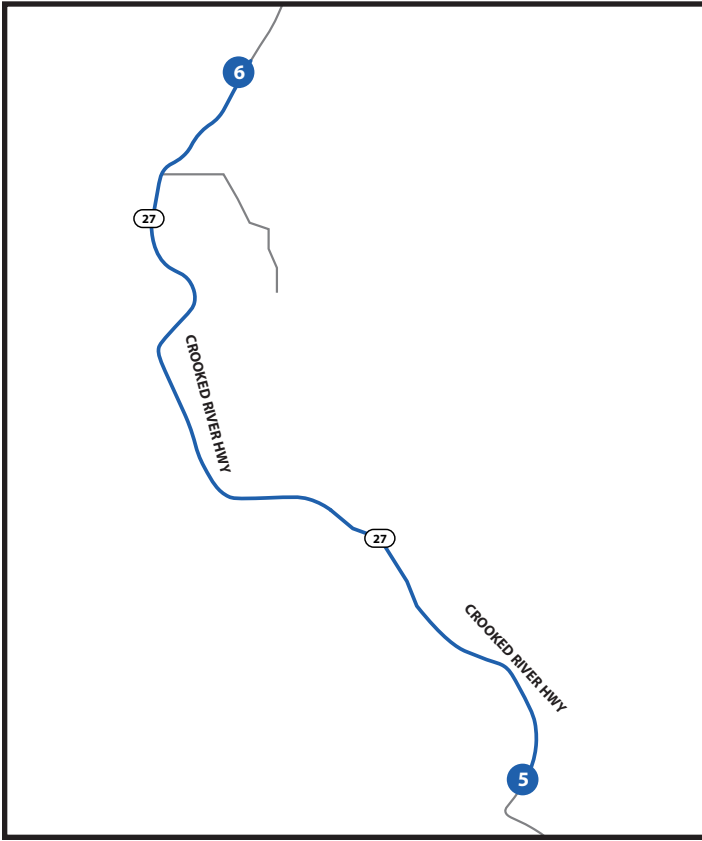

LEG 6

6.34 MI | MODERATE

LEG DESCRIPTION: Take a look at the amazing rock formations surrounding you as you run along the Crooked River. Long, flat leg.

EXCH 6 ADDRESS: Ranch on Crooked River Hwy, Prineville, OR 97754

GPS: 44.224467, -120.867572

NOTES:

DIRECTIONS FROM EXCH 5 TO EXCH 6

0.00 Exchange 5 (Castle Rock Campground)

0.00 Continue North on OR-27/Crooked River Hwy

6.34 Exchange 6 (Ranch on Crooked River Hwy)

Total Elevation Loss: -223 ft