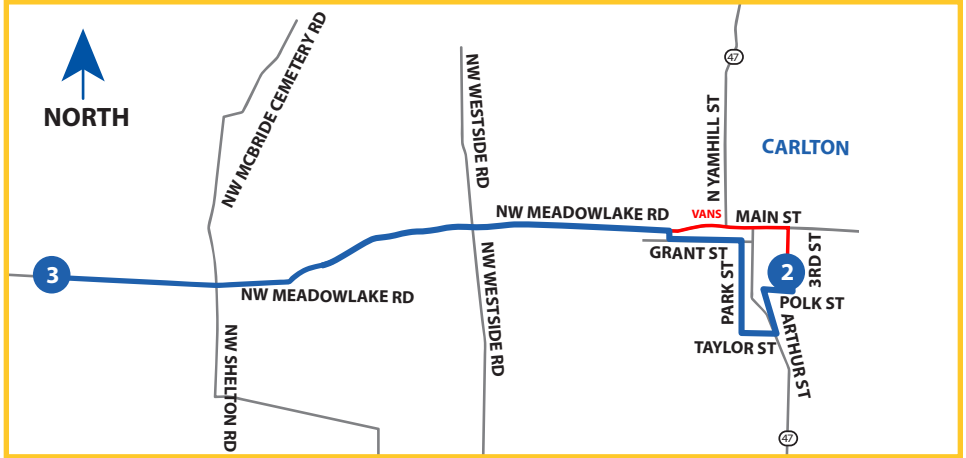

LEG 3

4.24 MI | MODERATE

LEG DESCRIPTION: Relatively flat leg except for a steep 0.5 mile hill shortly after mile 2.

EXCH 3 ADDRESS: Jackson Family Wines- 13500 NW Meadow Lake Rd, Carlton, OR 97111

GPS: 45.290914, -123.245778

NOTES:

RUNNER DIRECTIONS FROM EXCH 2 TO EXCH 3

- 0.00 Exchange 2 (Yamhill Carlton Elementary School)
- 0.77 Turn **RIGHT** onto E Polk St
- ← 0.15 Turn **LEFT** onto S Arthur St
- 0.34 Turn **RIGHT** onto W Taylor St
- 0.46 Turn **RIGHT** onto S Park St
- ← 0.84 Turn **LEFT** onto W Grant St
- 1.15 Turn **RIGHT** onto S Cunningham St
- ← 1.20 Turn **LEFT** onto Main St/Meadowlake Rd
- 4.24 Exchange 3 (13500 NW Meadowlake Rd)

VAN DIRECTIONS FROM EXCH 2 TO EXCH 3

- 0.00 Exchange 2 (Yamhill Carlton Elementary School)
 - 0.00 Head **NORTH** on 3rd St
 - ← 0.2 Turn **LEFT** onto Main St/Meadowlake Rd
 - 4.3 Exchange 3 (13500 NW Meadowlake Rd)
- Total Elevation Loss: -258ft
Total Elevation Gain: +269 ft
Net Elevation Change: +11 ft