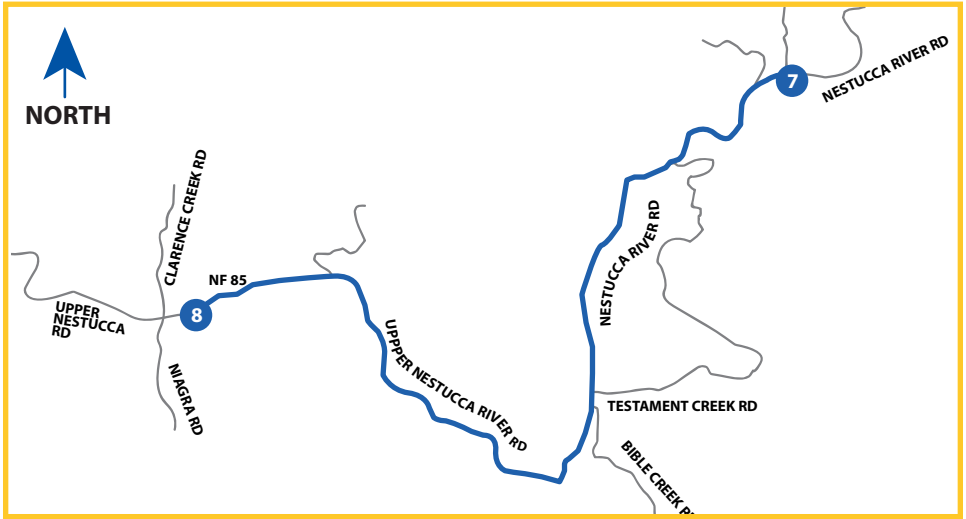

LEG 8

5.96 MI | MODERATE

LEG DESCRIPTION: Long leg with rolling hills passing by many campgrounds.

EXCH 8 ADDRESS: 36305 NF-85, Beaver, OR 97108

GPS: 45.251799, -123.642051

NOTES:

DIRECTIONS FROM EXCH 7 TO EXCH 8