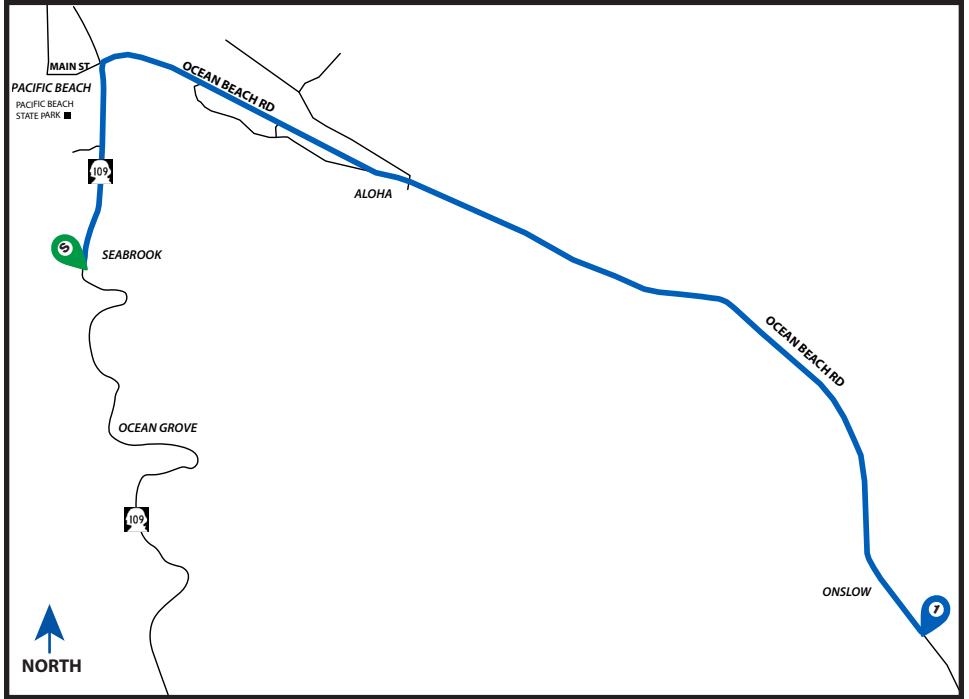

LEG 1

6.65 MI | HARD

LEG DESCRIPTION:

EXCH 1 ADDRESS: Across from 2357 Ocean Beach Rd, Copalis Crossing, WA 98536

GPS: +47.1675593,-124.108436

NOTES:

PARTICIPANT DIRECTIONS FROM START TO EXCH 1

0.00 Start: Seabrook, WA

→ 0.05 Turn **RIGHT** onto WA-109 N

→ 1.09 Turn **RIGHT** onto Ocean Beach Rd

6.65 Exchange 1 (Ocean Beach Rd)