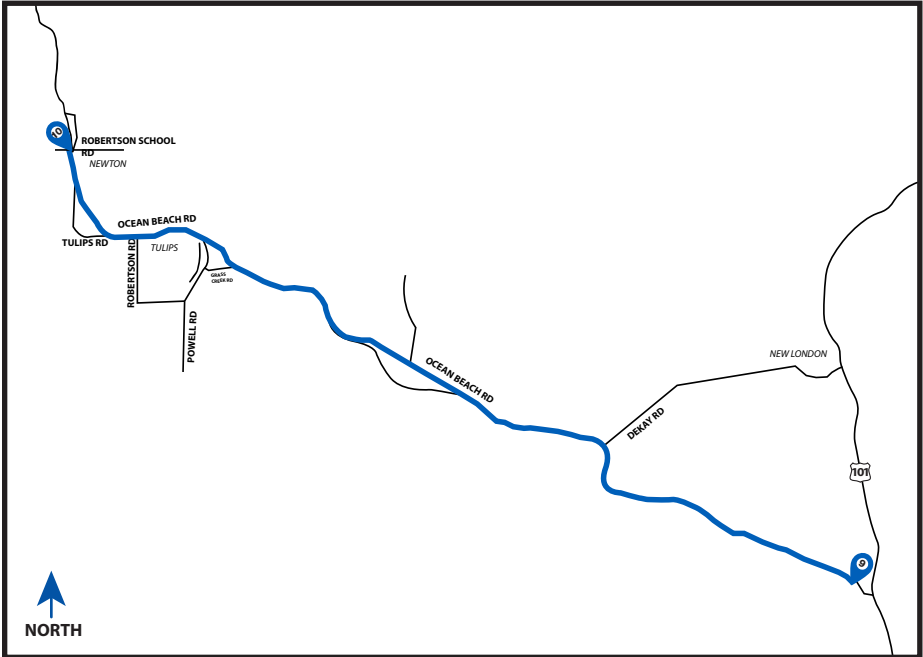

## LEG DESCRIPTION:

**EXCH 10 ADDRESS:** Robertson School Rd & Ocean Beaches Rd, Hoquiam, WA 98550

**GPS:** +47.0812892, -124.0555447

## DIRECTIONS FROM EXCH 9 TO EXCH 10

0.00 Exchange 9 (4 Ocean Beach Rd)

↑ 0.00 Continue West on Ocean Beach Rd

2.56 Dekay Rd

↑ 5.96 Continue onto Ocean Beach Rd

↑ 7.04 Continue onto Ocean Beach Rd

7.73 Exchange 10 (Robertson School Rd & Ocean Beach Rd)