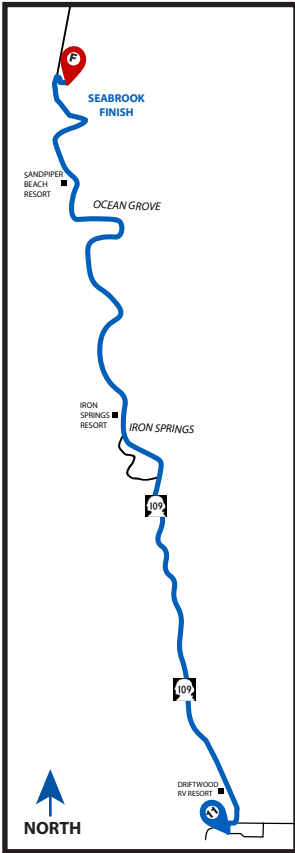

LEG DESCRIPTION:

FINISH ADDRESS: Seabrook Ave & Meriweather St, Copalis Crossing, WA 98536

GPS: +47.195654 , -124.197775

NOTES: When entering Seabrook, follow volunteer instructions.

DIRECTIONS FROM EXCH 11 TO FINISH

- 0.00 Exchange 11 (Copalis Community Church)
- 0.06 Turn **RIGHT** onto WA-109
- 3.45 Iron Springs Resort
- 7.11 Turn **RIGHT** into Seabrook
- 7.11 FINISH

EXCHANGE NOTES

Please follow volunteer instructions for parking in Seabrook. If you are renting a home that has a parking space, please use that spot.