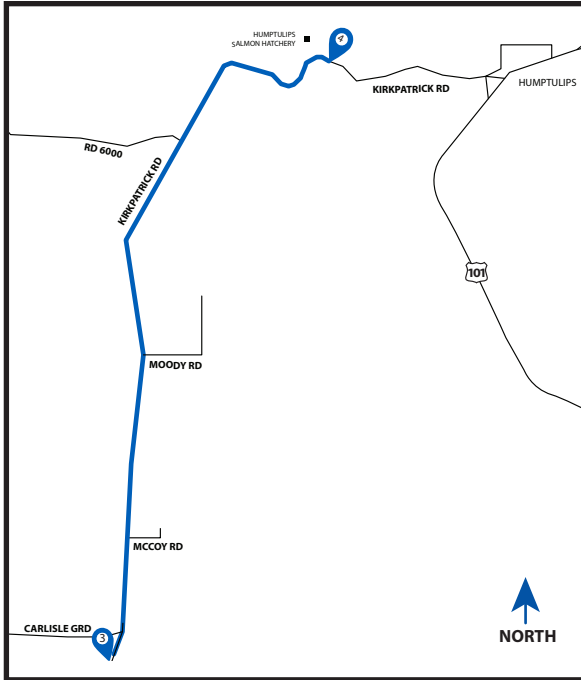

LEG 4

6.51 MI | HARD

LEG DESCRIPTION:

EXCH 4. ADDRESS: Humptulips Salmon Hatchery, 1704 Kirkpatrick Rd, Humptulips, WA 08552

GPS: + 47.2344726,-123.9874602

NOTES:

DIRECTIONS FROM EXCH 3 TO EXCH 4

Run on right side of road.

- 0.00 Exchange 3 (MJR LTD Rock Products)
- 1.38 McCoy Road
- 2.85 Moody Rd
- 6.51 Exchange 4 (Salmon Hatchery)