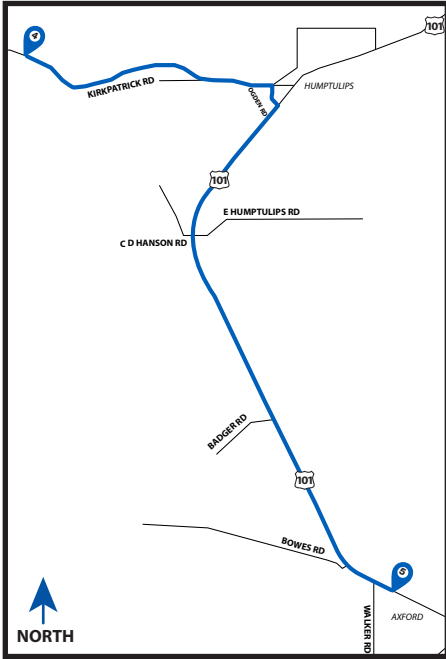

LEG 5

4.46 MI | MODERATE

LEG DESCRIPTION:

EXCH 5. ADDRESS: Lil Prairie Mart - 2778 US 101, Hoquiam, WA 98550

GPS: 47.1954569,-123.9475823

NOTES:

DIRECTIONS FROM EXCH 4 TO EXCH 5

- 0.00 Exchange 4 (Salmon Hatchery)
- 1.43 Slight **RIGHT** onto US-101 S
- 1.66 Bridge over Humptulips River
- 2.34 E Humptulips Rd
- 3.36 Badger Rd
- 4.17 Bowes Rd
- 4.46 Exchange 5 (Lil Prairie Mart)