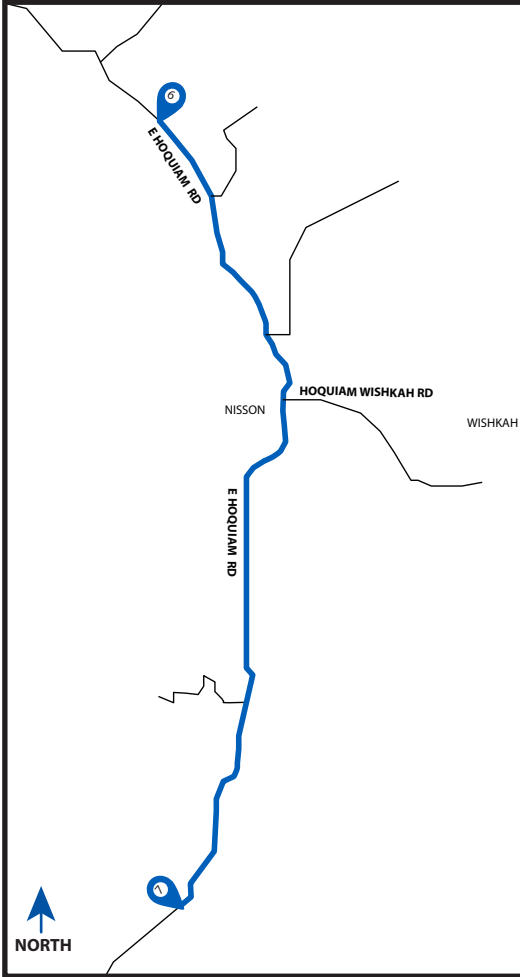

# LEG 7

## LEG DESCRIPTION:

EXCH 7 ADDRESS: 2185 East Hoquiam Rd, WA 98550

GPS: 47.063639, -123.823871

NOTES:

## DIRECTIONS FROM EXCH 6 TO EXCH 7

- 0.00 Exchange 6 (E Hoquiam Rd)
- 2.23 Hoquiam Wishkah Rd
- 6.25 Exchange 7 (E Hoquiam Rd)