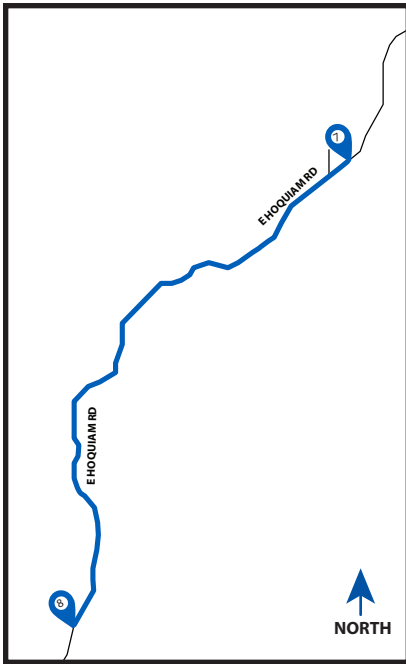

LEG 8

5.08 MI | EASY

LEG DESCRIPTION:

EXCH 8 ADDRESS: Grays Harbor Rifle & Pistol Club -1362 E Hoquiam Rd, Hoquiam, WA 98550

GPS: +47.008930, -123.868315

NOTES:

DIRECTIONS FROM EXCH 7 TO EXCH 8

- 0.00 Exchange 7 (E Hoquiam Rd)
- 0.00 Continue south on E Hoquiam Rd
- 5.08 Exchange 8 (Rifle & Pistol Club)