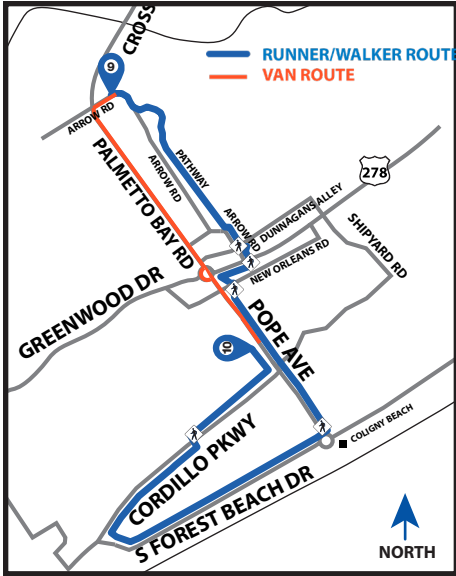

LEG 10

5.30 MI | MODERATE

EXCH 10 ADDRESS: St. Luke's Church - 50 Pope Ave, Hilton Head Island, SC 29928

GPS: 32.148228,-80.7581237

NOTES:

VAN DIRECTIONS FROM EXCH 9 TO EXCH 10

- 0.00 Exchange 9
- 0.1 Turn **RIGHT** onto Arrow Rd
- ← 0.1 Turn **LEFT** onto Palmetto Bay Rd
- ↑ 1.2 Continue onto Pope Ave (2nd exit)
- 1.9 Turn **RIGHT** onto Cordillo Pkwy
- 2.0 Exchange 10

DIRECTIONS FROM EXCH 9 TO EXCH 10

- 0.00 Exchange 9 (Skate Park/Rowley Ballfield)
- 0.00 Continue E on Arrow Rd leisure path
- ← 0.14 Follow leisure path **LEFT** into forest
- 0.34 Turn **RIGHT** onto trail/leisure path
- ← 1.07 Turn **LEFT** onto Arrow Rd leisure path
- ↑ 1.24 Continue on Arrow Rd leisure path through roundabout
- 1.32 Cross and turn **RIGHT** onto William Hilton Pkwy/278 leisure path
- ← 1.52 Slight **LEFT** onto Pope Ave leisure path
- ↑ 1.70 Continue on leisure path
- 2.58 Cross Pope Ave and turn **RIGHT** onto Forest Beach Dr leisure path
- 4.01 Turn **RIGHT** onto Cordillo Parkway leisure path
- 4.68 Cross Coridllo Pkwy at the leisure path X-ing
- 5.30 Exchange 10 (St. Luke's Church)