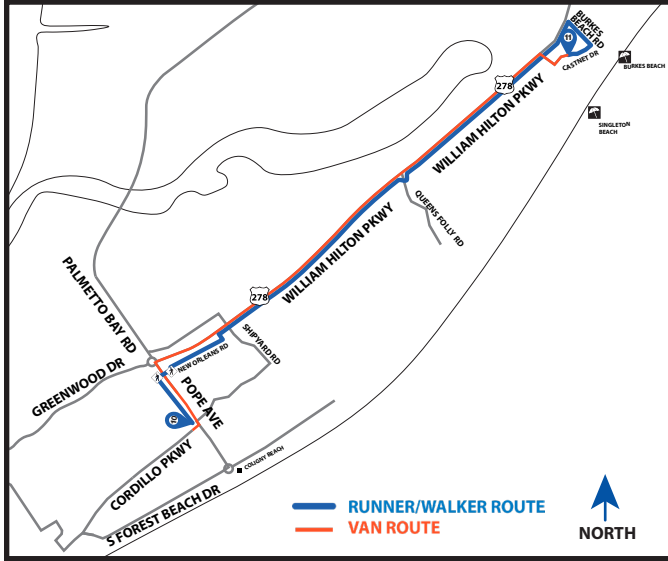

LEG 11

5.68 MI | MODERATE

EXCH 11 ADDRESS: Chaplin Community Park - 11 Castnet Dr, Hilton Head Island, SC 29928

GPS: 32.1937312,-80.7007918

NOTES:

VAN DIRECTIONS FROM EXCH 10 TO EXCH 11

- 0.00 Exchange 10
- 0.00 Continue E on Cordillo Pkwy towards Pope Ave
- ← 0.1 Turn **LEFT** onto Pope Ave
- 0.7 Turn **RIGHT** onto William Hilton Pkwy/278 (1st exit)
- 4.9 Turn **RIGHT** onto Singleton Beach Rd
- ← 5.0 Turn **LEFT** onto Castnet Dr
- 5.1 Exchange 11

DIRECTIONS FROM EXCH 10 TO EXCH 11

- 0.00 Exchange 10 (St. Luke's Church)
- 0.00 Continue on Cordillo Pkwy leisure path
- ← 0.06 Turn **LEFT** onto Pope Ave leisure path
- 0.53 Cross Pope Ave and turn **RIGHT** onto New Orleans Rd leisure path
- ← 0.62 Continue **LEFT** on New Orleans Rd leisure path (slight left, right, left)
- 1.26 Turn **RIGHT** onto William Hilton Pkwy/278 leisure path
- 5.35 Turn **RIGHT** onto Burkes Beach Rd
- 5.57 Turn **RIGHT** onto Castnet Dr
- 5.68 Exchange 11 (Chaplin Community Park)