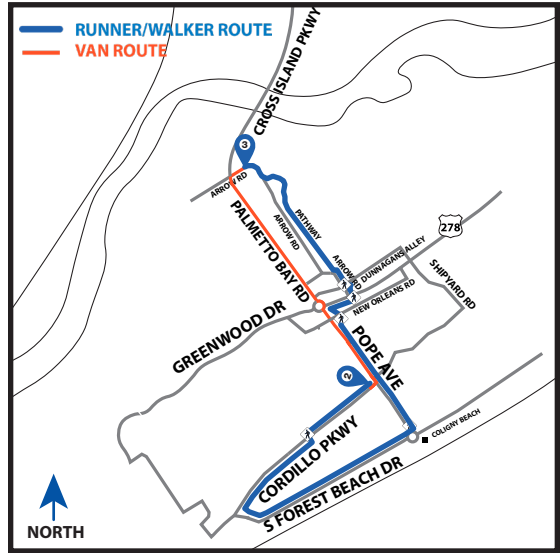

# 5.30MI | EASY

**EXCH 3 ADDRESS:** Skate Park/Rowley Ballfield - 4 Helmsman Way, Hilton Head Island, SC 29928

**GPS:** 32.1698048,-80.7717721

### DIRECTIONS FROM EXCH 2 TO EXCH 3

- 0.00 Exchange 2 (St. Luke's)
- 0.00 Continue on Cordillo Pkwy
- 0.62 Cross Coridllo Pkwy at the leisure path X-ing
- ← 1.28 Turn **LEFT** onto S Forest Beach Dr leisure path
- ← 2.66 Turn **LEFT** onto S Forest Beach Dr leisure path through roundabout
- ← 2.71 Turn **LEFT** onto Pope Ave leisure path
- ↑ 3.48 Continue on Pope Ave leisure path through Compass Rose Park
- 3.78 Turn **RIGHT** onto William Hilton Pkwy/278 leisure path
- ← 3.98 Turn **LEFT** onto Arrow Rd leisure path (cross William Hilton Pkwy/278)
- ↑ 4.04 Continue on Arrow Rd leisure path
- 4.23 Turn **RIGHT** onto leisure path/trail
- ← 4.90 Turn **LEFT** onto trail toward Skate Park
- 5.16 Turn **RIGHT** onto Arrow Rd leisure path
- 5.30 Exchange 3 (Skate Park/Rowley Ballfield)

### VAN DIRECTIONS FROM EXCH 2 TO EXCH 3

- 0.0 Exchange 2
- ← 0.0 Turn **LEFT** onto Cordillo Pkwy
- ← 0.0 Turn **LEFT** onto Pope Ave
- ↑ 0.7 Continue on Palmetto Bay Rd (2nd exit)
- 1.8 Turn **RIGHT** onto Arrow Rd
- ← 1.9 Turn **LEFT** onto Helmsman Way
- 1.9 Exchange 3