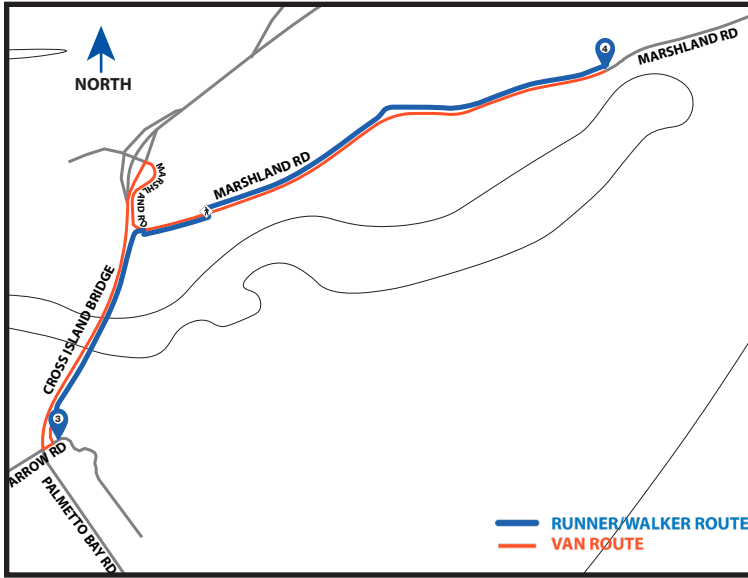

LEG 4

4.35 MI | EASY 4

EXCH 4 ADDRESS: Old Oyster Factory - 101 Marshland Rd, Hilton Head Island, SC 29928

GPS: 32.2006449,-80.7189195

NOTES:

DIRECTIONS FROM EXCH 3 TO EXCH 4

- 0.00 Exchange 3 (Skate Park/Rowley Ballfield)
- 0.05 Turn **RIGHT** onto Helmsman Way leisure path
- ← 0.34 Turn **LEFT** onto leisure path towards 278
- 0.38 Turn **RIGHT** onto Cross Island Pkwy/278 leisure path
- ↑ 0.50 Continue onto shoulder of 278 over the Cross Island Bridge
- 1.19 Slight **RIGHT** onto leisure path towards Marshland Rd
- 1.41 Turn **RIGHT** onto Marshland Rd leisure path
- 1.82 Cross Marshland Rd and continue on leisure path
- 4.35 Exchange 4 (Old Oyster Factory)

VAN DIRECTIONS FROM EXCH 3 TO EXCH 4

- 0.00 Exchange 3
- 0.0 Turn **RIGHT** onto Arrow Rd
- 0.1 Turn **RIGHT** onto Palmetto Bay Rd/Cross Island Pkwy (\$1.25 toll)
- 1.5 Slight **RIGHT** onto ramp
- 1.8 Turn **RIGHT** onto Marshland Rd
- 5.2 Exchange 4