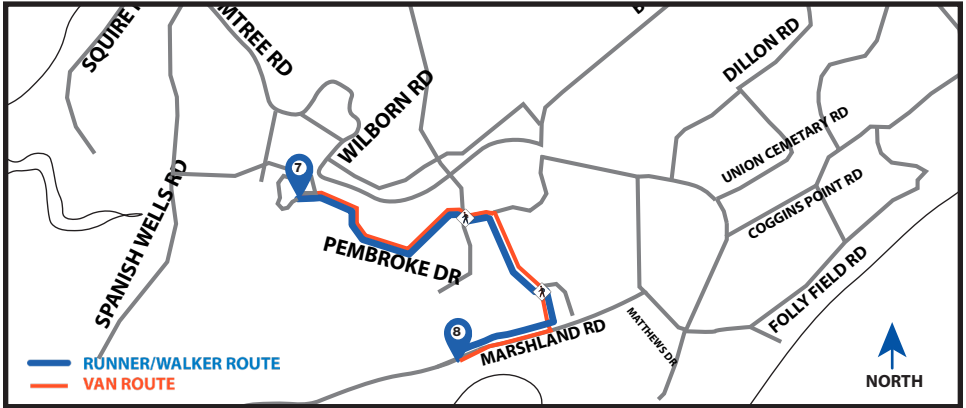

LEG 8

2.69 MI | EASY

EXCH 8 ADDRESS: Old Oyster Factory - 101 Marshland Rd, Hilton Head Island, SC 29928

GPS: 32.2006449,-80.7189195

NOTES:

DIRECTIONS FROM EXCH 7 TO EXCH 8

- 0.00 Exchange 7 (Jarvis Creek Park)
- 0.15 Exit Jarvis Creek Park and turn **RIGHT** onto Natures Way leisure path
- 0.37 Turn **RIGHT** onto Pembroke Dr
- ↑ 1.19 Continue **STRAIGHT** through roundabout onto Leg O Mutton Rd leisure path
- 2.12 Turn **RIGHT** onto Marshland Rd leisure path
- 2.69 Exchange 8 (Old Oyster Factory)

VAN DIRECTIONS FROM EXCH 7 TO EXCH 8

- 0.00 Exchange 7
- 0.1 Exit Jarvis Creek Park and turn **RIGHT** onto Natures Way
- 0.4 Turn **RIGHT** onto Pembroke Dr
- ↑ 1.2 Continue onto Leg O Mutton Rd (2nd exit)
- 2.1 Turn **RIGHT** onto Marshland Rd
- 2.7 Exchange 8