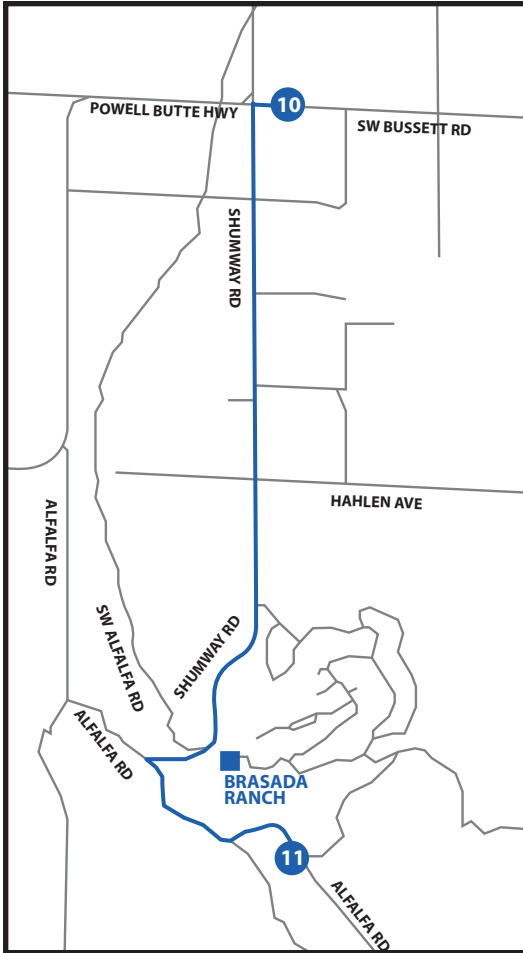

LEG 11

5.19 MI | MEDIUM

LEG DESCRIPTION: Almost home...bring the team back towards Brasada Ranch with this quick and easy leg.

EXCH 11 ADDRESS: Rim Rock Riders Event Center, 17037 Alfalfa Rd, Powell Butte, OR 97753

GPS: 44.152674, -121.043940

NOTES:

DIRECTIONS FROM EXCH 10 TO EXCH 11

- 0.00 Exchange 10 (Shiloh Ranch Cowboy Church)
- ← 0.18 Turn **LEFT** onto Shumway Rd
- ← 4.04 Turn **LEFT** onto Alfalfa Rd
- 5.19 Exchange 11 (Rim Rock Riders Event Center)