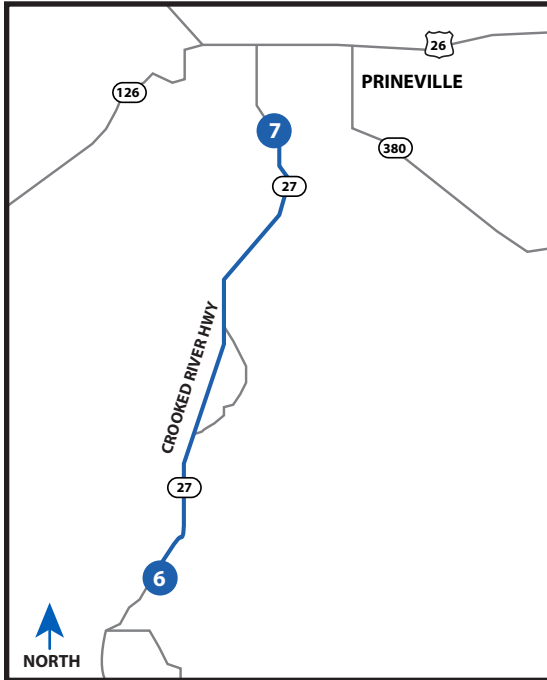

LEG 7

5.01 MI | EASY

LEG DESCRIPTION: 5-miler with a nice hill in the middle.

EXCH 7 ADDRESS: Les Schwab Baseball/Soccer Fields, Main St, Prineville, OR 97754

GPS: 44.290301, -120.843532

NOTES:

DIRECTIONS FROM EXCH 6 TO EXCH 7

0.00 Exchange 6 (Crooked River Hwy)

0.00 Continue North on OR-27/Crooked River Hwy

1.68 Mary's Llamas

3.92 Riverview Rd

5.01 Exchange 7 (Les Schwab Fields)

Total Elevation Loss: -139 ft

Total Elevation Gain: +75 ft