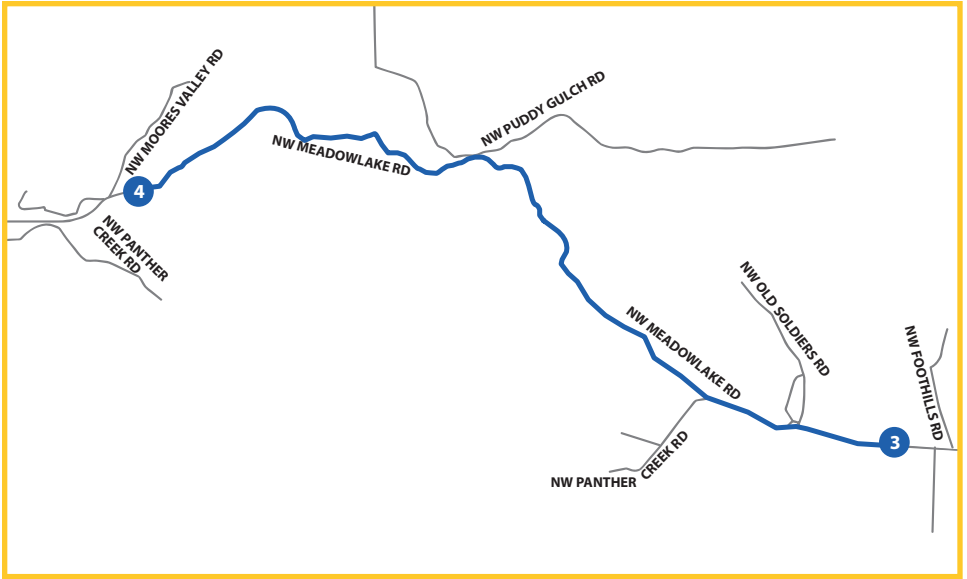

LEG 4

5.53 MI | VERY HARD

LEG DESCRIPTION: Very steep leg with an average 4.7% grade from mile 2 - mile 5.

EXCH 4. ADDRESS: A-1 Logging - 21365 NW Meadowlake Rd, Yamhill, OR 97148

GPS: 45.314725, -123.332577

NOTES:

DIRECTIONS FROM EXCH 3 TO EXCH 4

0.00 Exchange 3 (Jackson Family Wines)

→ 1.16 Stay **RIGHT** onto NW Meadowlake Rd

← 3.31 Stay **LEFT** onto NW Meadowlake Rd

5.53 Exchange 4 (A-1 Logging)

REMINDER
Your driver **MUST** remain at the wheel during the exchange.
Please follow volunteer instructions.