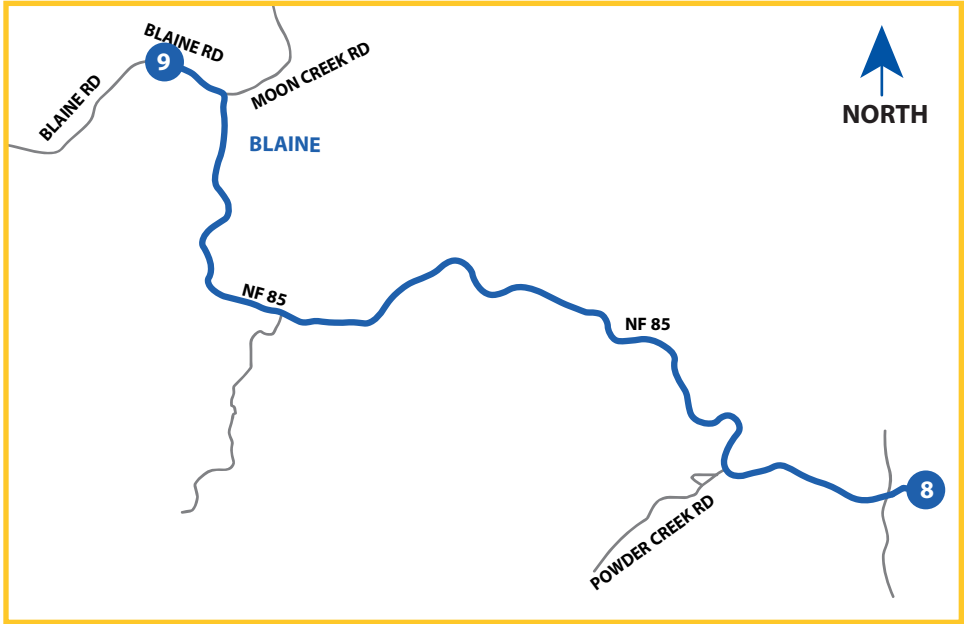

LEG 9

5.42 MI | MODERATE

LEG DESCRIPTION: Relatively flat/downhill leg.

EXCH 9 ADDRESS: Blaine Community Church - 31520 Blaine Rd, Beaver, OR 97108

GPS: 45.280687, -123.710692

NOTES:

DIRECTIONS FROM EXCH 8 TO EXCH 9

- 0.00 Exchange 8 (Field on left side of road)
- ↑ 5.13 Continue onto Blaine Rd
- 5.42 Exchange 9 (Blaine Community Church)

REMINDER

Your driver **MUST** remain at the wheel during the exchange.
Please follow volunteer instructions.