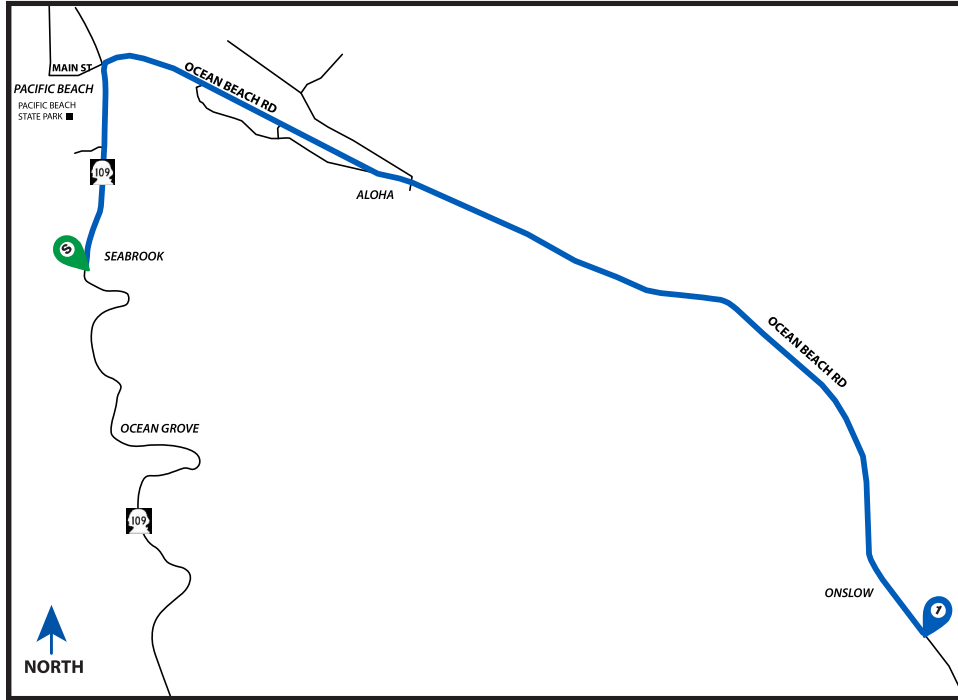

LEG 1

6.65 MI | HARD

LEG DESCRIPTION:

EXCH 1 ADDRESS: Across from 2357 Ocean Beach Rd, Copalis Crossing, WA 98536

GPS: +47.1675593,-124.108436

NOTES:

PARTICIPANT DIRECTIONS FROM START TO EXCH 1

- 0.00 Start: Seabrook, WA
- 0.05 Turn **RIGHT** onto WA-109 N
- 1.09 Turn **RIGHT** onto Ocean Beach Rd
- 6.65 Exchange 1 (Ocean Beach Rd)