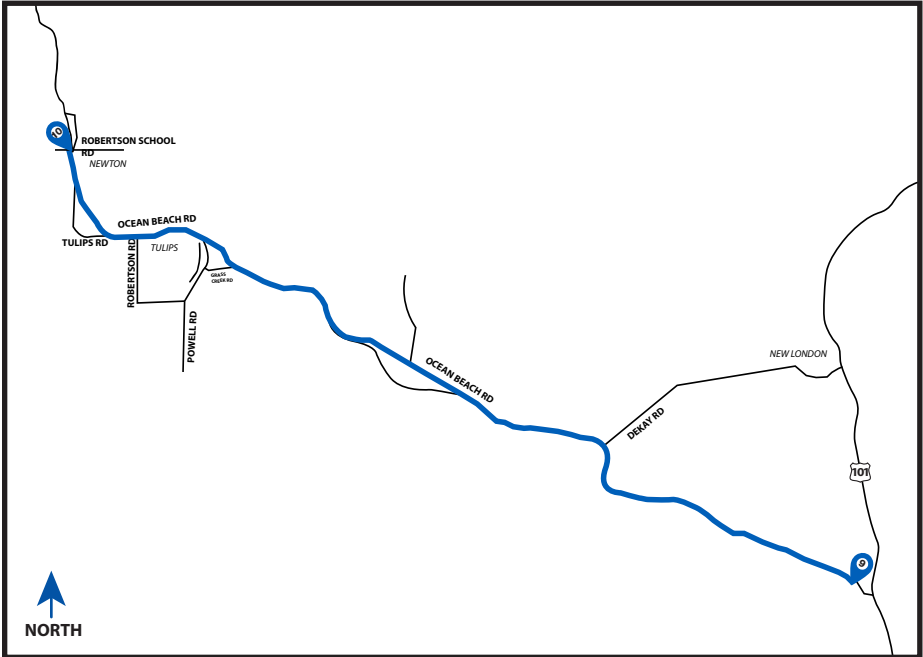

LEG 10

7.73 MI | VERY HARD

LEG DESCRIPTION:

EXCH 10 ADDRESS: Robertson School Rd & Ocean Beaches Rd, Hoquiam, WA 98550

GPS: +47.0812892, -124.0555447

NOTES:

DIRECTIONS FROM EXCH 9 TO EXCH 10

0.00 Exchange 9 (4 Ocean Beach Rd)

↑ 0.00 Continue West on Ocean Beach Rd

2.56 Dekay Rd

↑ 5.96 Continue onto Ocean Beach Rd

↑ 7.04 Continue onto Ocean Beach Rd

7.73 Exchange 10 (Robertson School Rd & Ocean Beach Rd)