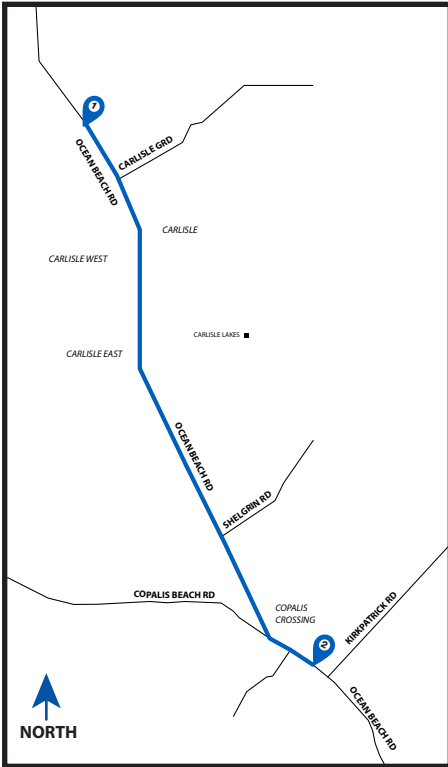

### DIRECTIONS FROM EXCH 1 TO EXCH 2

- 0.00 Exchange 1 (Ocean Beach Rd)
- 0.58 Carlisle Grd
- 3.36 Shelgrin Rd
- 4.16 Copalis Crossing Market
- ↑ 4.16 Continue STRAIGHT onto Ocean Beach Rd
- 4.54 Exchange 2 (District 3 Road Camp)