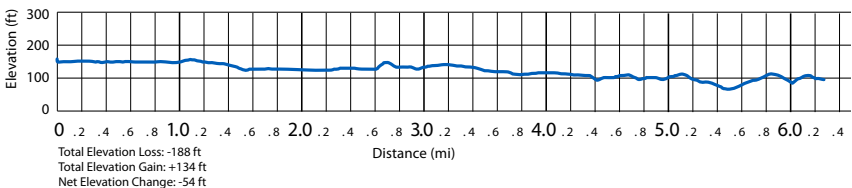

LEG 7

6.25 MI | MODERATE

LEG DESCRIPTION:

EXCH 7 ADDRESS: E Hoquiam Rd - Use GPS Coordinates

GPS: +47.063054, -123.824111

NOTES:

DIRECTIONS FROM EXCH 6 TO EXCH 7

- 0.00 Exchange 6 (E Hoquiam Rd)
- 2.23 Hoquiam Wishkah Rd
- 6.25 Exchange 7 (E Hoquiam Rd)