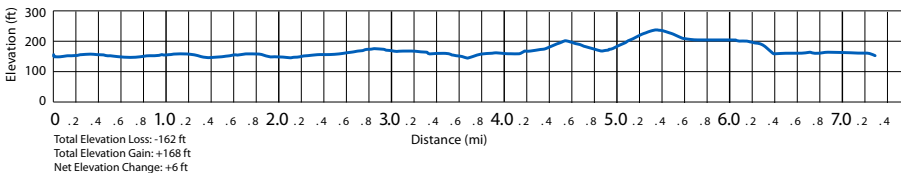

## DIRECTIONS FROM EXCH 5 TO EXCH 6

Run on right side of road.

0.00 Exchange 5 (Lil Prairie Mart)

1.55 Hensel Rd

← 4.30 Turn **LEFT** onto E Hoquiam Rd

7.31 Exchange 6 (E Hoquiam Rd)