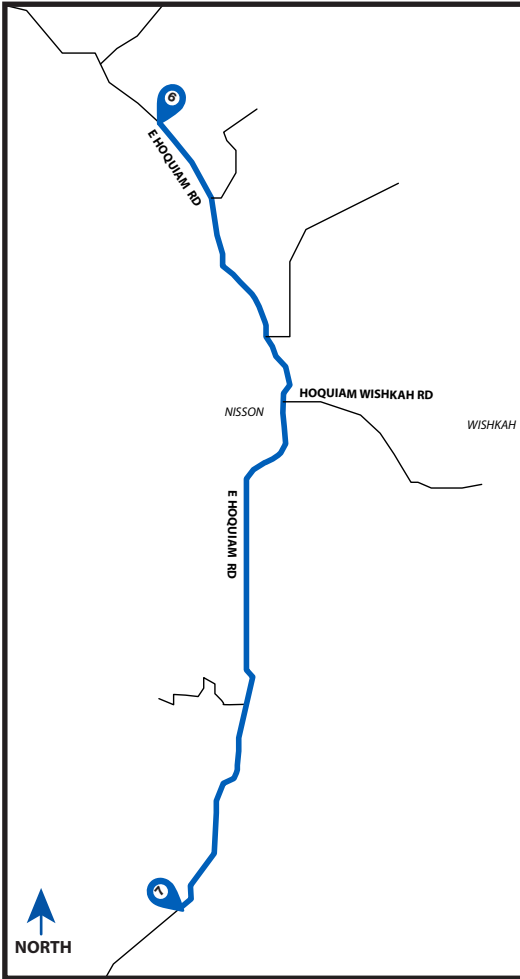

# 6.25 MI | MODERATE

LEG DESCRIPTION:

EXCH 7 ADDRESS: E Hoquiam Rd - Use GPS Coordinates

GPS: +47.063054, -123.824111

NOTES: