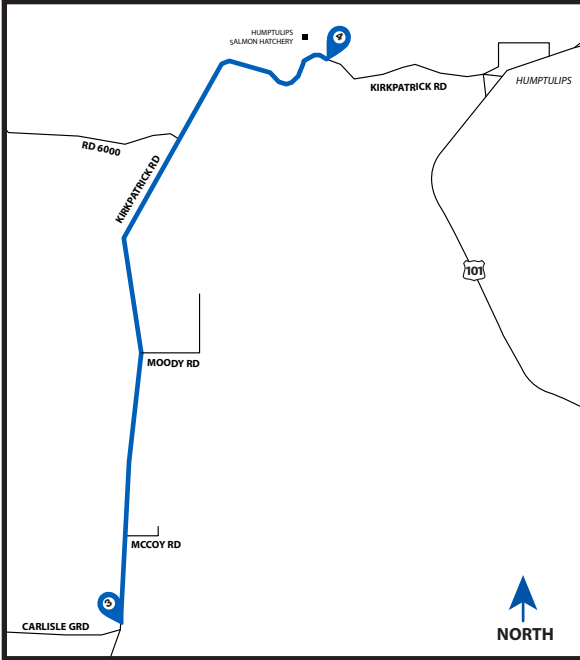

LEG 4

5.73 MI | HARD

LEG DESCRIPTION:

EXCH 4. ADDRESS: Humptulips Salmon Hatchery, 1704 Kirkpatrick Rd, Humptulips, WA 08552

GPS: + 47.2344726,-123.9874602

NOTES:

DIRECTIONS FROM EXCH 3 TO EXCH 4

Run on right side of road.

- 0.00 Exchange 3 (MJR LTD Rock Products)
- 0.58 McCoy Road
- 2.15 Moody Rd
- 5.73 Exchange 4 (Salmon Hatchery)