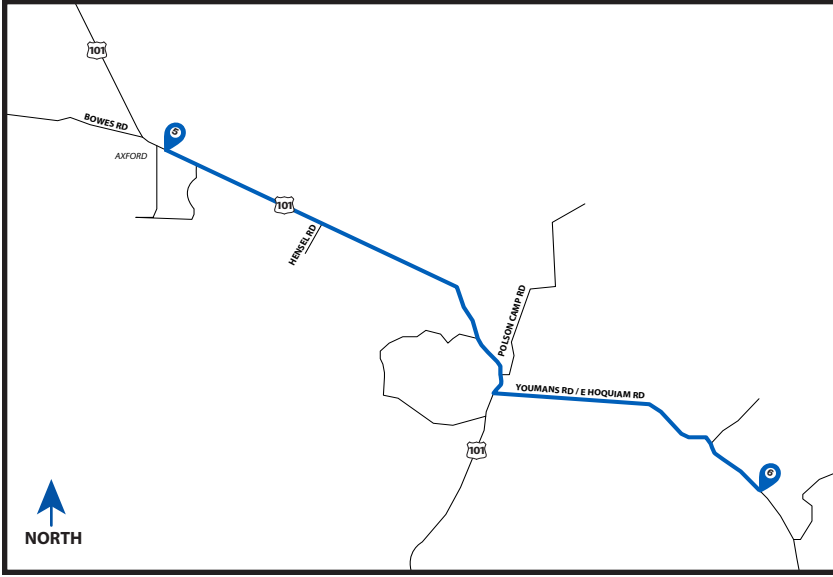

LEG 6

7.31 MI | MODERATE

LEG DESCRIPTION:

EXCH 6 ADDRESS: E Hoquiam Rd - Use GPS Coordinates

GPS: +47.145057, -123.823710

NOTES:

DIRECTIONS FROM EXCH 5 TO EXCH 6

Run on right side of road.

0.00 Exchange 5 (Lil Prairie Mart)

1.55 Hensel Rd

← 4.30 Turn **LEFT** onto E Hoquiam Rd

7.31 Exchange 6 (E Hoquiam Rd)