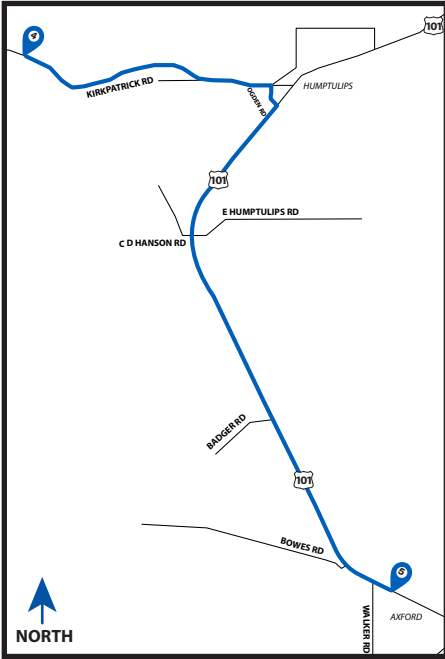

LEG 5

4.46 MI | MODERATE

LEG DESCRIPTION:

EXCH 5. ADDRESS: Lil Prairie Mart - 2778 US 101, Hoquiam, WA 98550

GPS: 47.1954569,-123.9475823

NOTES:

DIRECTIONS FROM EXCH 4 TO EXCH 5

- 0.00 Exchange 4 (Salmon Hatchery)
- → 1.43 Slight **RIGHT** onto US-101 S
- 1.66 Bridge over Humptulips River
- 2.34 E Humptulips Rd
- 3.36 Badger Rd
- 4.17 Bowes Rd
- 4.46 Exchange 5 (Lil Prairie Mart)