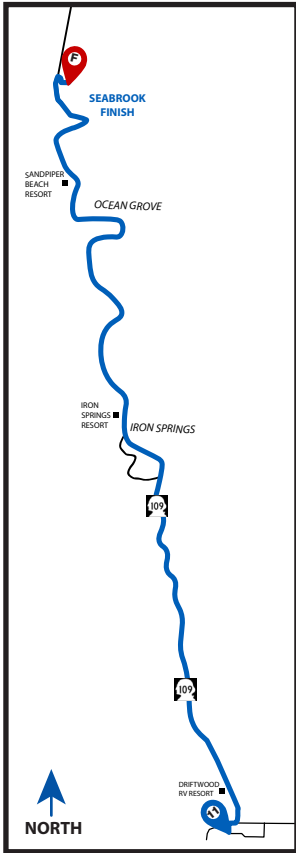

## LEG DESCRIPTION:

**FINISH ADDRESS:** Seabrook Ave & Meriweather St, Copalis Crossing, WA 98536

**GPS:** +47.195654 , -124.197775

**NOTES:** When entering Seabrook, follow volunteer instructions.