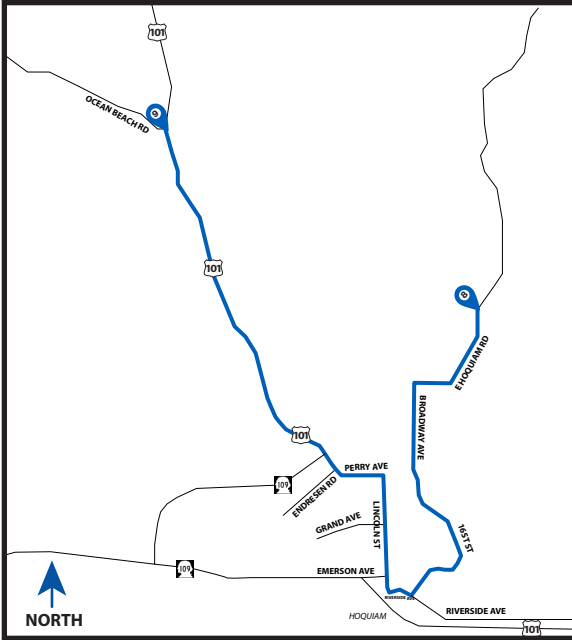

LEG 9

7.52 MI | HARD

LEG DESCRIPTION:

EXCH 9 ADDRESS: 4 Ocean Beach Rd, Hoquiam, WA 98550

GPS: +47.031358, -123.922253

NOTES: