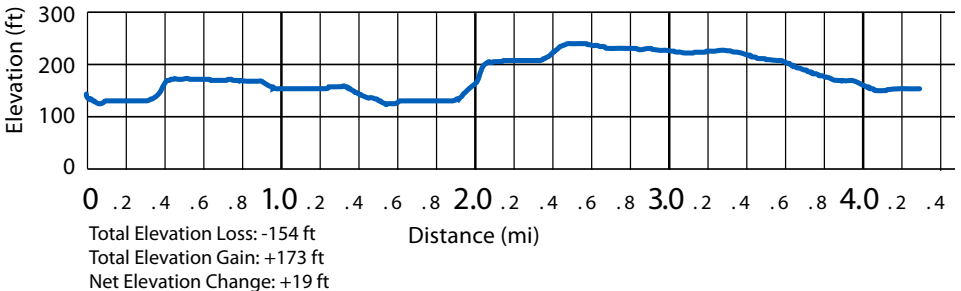

LEG 5

4.46 MI | MODERATE

LEG DESCRIPTION:

EXCH 5. ADDRESS: Lil Prairie Mart - 2778 US 101, Hoquiam, WA 98550

GPS: 47.1954569,-123.9475823

NOTES:

DIRECTIONS FROM EXCH 4 TO EXCH 5

- 0.00 Exchange 4 (Salmon Hatchery)
- → 1.43 Slight **RIGHT** onto US-101 S
- 1.66 Bridge over Humptulips River
- 2.34 E Humptulips Rd
- 3.36 Badger Rd
- 4.17 Bowes Rd
- 4.46 Exchange 5 (Lil Prairie Mart)