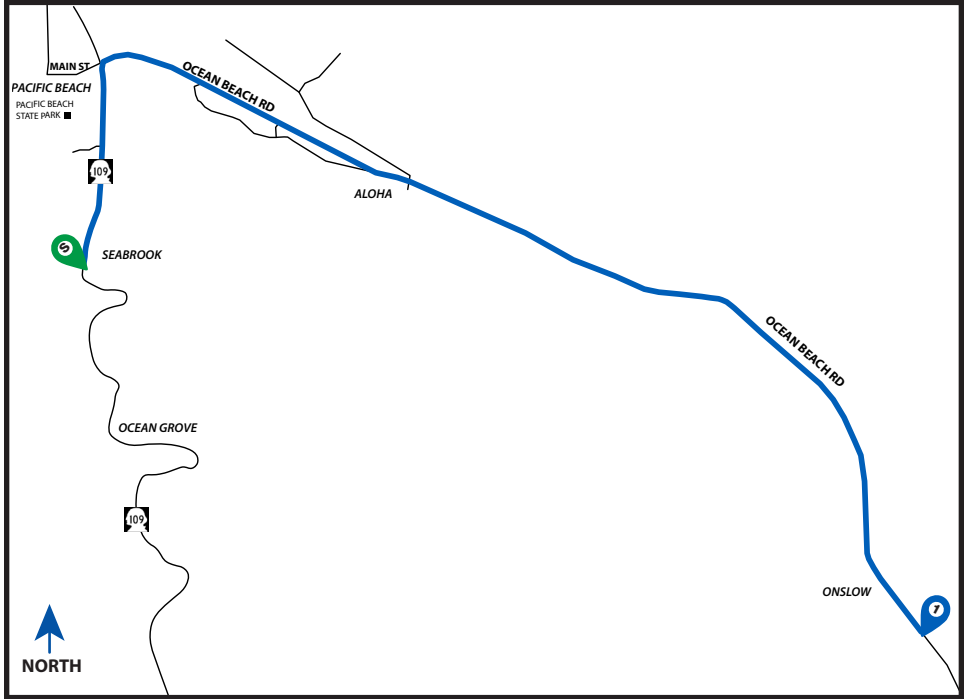

LEG 1

6.65 MI | HARD

LEG DESCRIPTION:

EXCH 1 ADDRESS: Across from 2357 Ocean Beach Rd, Copalis Crossing, WA 98536

GPS: +47.1675593,-124.108436

NOTES:

PARTICIPANT DIRECTIONS FROM START TO EXCH 1

0.00 Start: Seabrook, WA

→ 0.05 Turn **RIGHT** onto WA-109 N

→ 1.09 Turn **RIGHT** onto Ocean Beach Rd

6.65 Exchange 1 (Ocean Beach Rd)