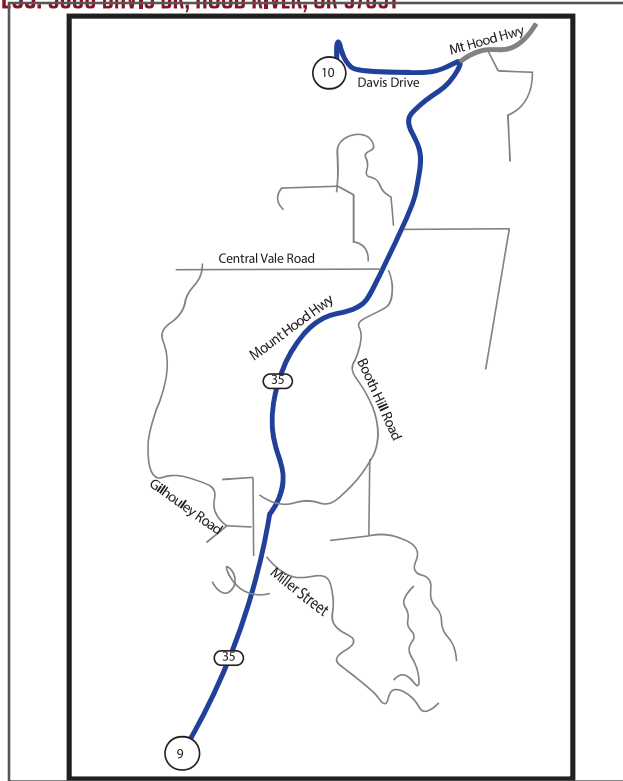

LEG 10

6.3 MI MODERATE **10**

LEG DESCRIPTION:

EXCH 10 ADDRESS: 3686 DAVIS DR, HOOD RIVER, OR 97031

NOTES:

PARTICIPANT DIRECTIONS FROM EXCH 9 TO EXCH 10

- ← 5.1 mi Turn left onto Davis Dr
- 5.9 mi Turn right onto Odell Hwy
- ← 6.0 mi Turn left onto Early Rd
- 6.2 mi Turn right onto Davis Dr
- 6.3 mi Continue to Exchange 10