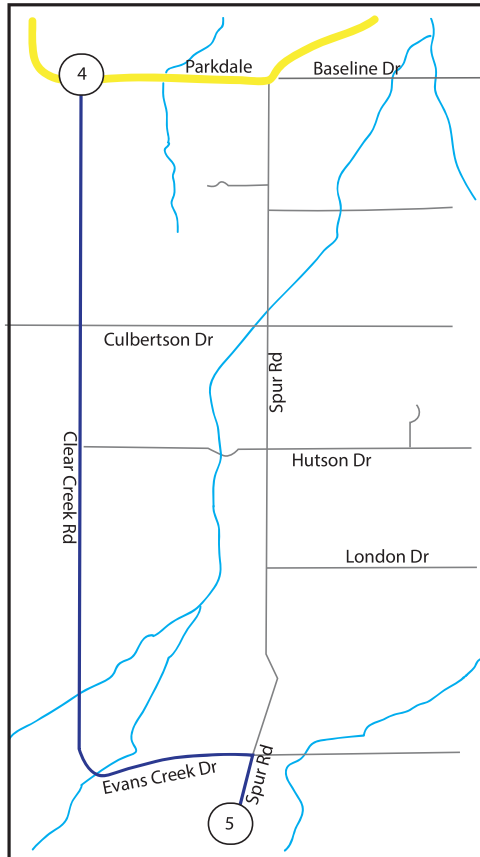

LEG 5

3.7 MI VERY HARD

LEG DESCRIPTION:

EXCH 5 ADDRESS: 8885 COOPER SPUR RD, MT HOOD, OR 97041

NOTES:

PARTICIPANT DIRECTIONS FROM EXCH 4 TO EXCH 5

- 2.8 mi Continue onto Evans Creek Dr
- 3.3 mi Turn right onto Cooper Spur Rd