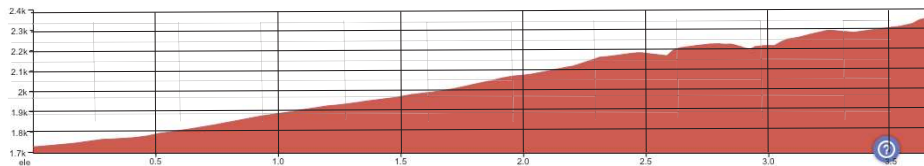

LEG 5

3.7 MI VERY HARD

LEG DESCRIPTION:

EXCH 5 ADDRESS: 8885 COOPER SPUR RD, MT HOOD, OR 97041

NOTES:

PARTICIPANT DIRECTIONS FROM EXCH 4 TO EXCH 5

- 2.8 mi Continue onto Evans Creek Dr
- 3.3 mi Turn right onto Cooper Spur Rd