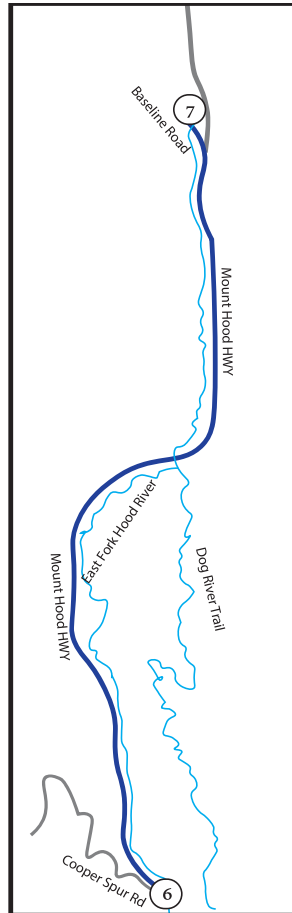

LEG 7

6.3 MI MODERATE

LEG DESCRIPTION:

EXCH 7 GPS: -45.497645, -121.562666

NOTES:

PARTICIPANT DIRECTIONS FROM EXCH 6 TO EXCH 7

Start on Mt Hood Highway

← 6.1 Turn left onto baseline Rd.

6.3 Continue to Exch 7