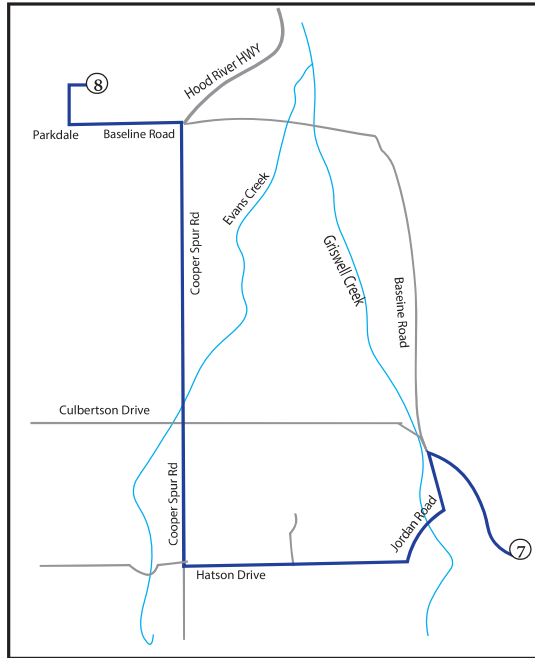

LEG 8

3.8 MI HARD

LEG DESCRIPTION:

EXCH 8 ADDRESS: 4880 VAN NUYS DR, MT HOOD, OR 97041

NOTES:

PARTICIPANT DIRECTIONS FROM EXCH 7 TO EXCH 8

- ← 0.5 mi Sharp left onto Jordan Rd
- 0.9 mi Continue onto Hutson Dr
- 1.7 mi Turn right onto Cooper Spur Rd
- ← 3.2 mi Turn left onto OR-281 N
- 3.6 mi Turn right onto 4th Ave
- 3.8 mi Turn right onto Van Nuys Dr
- 3.8 mi Turn right onto 5th Ave to continue to Exchange 8