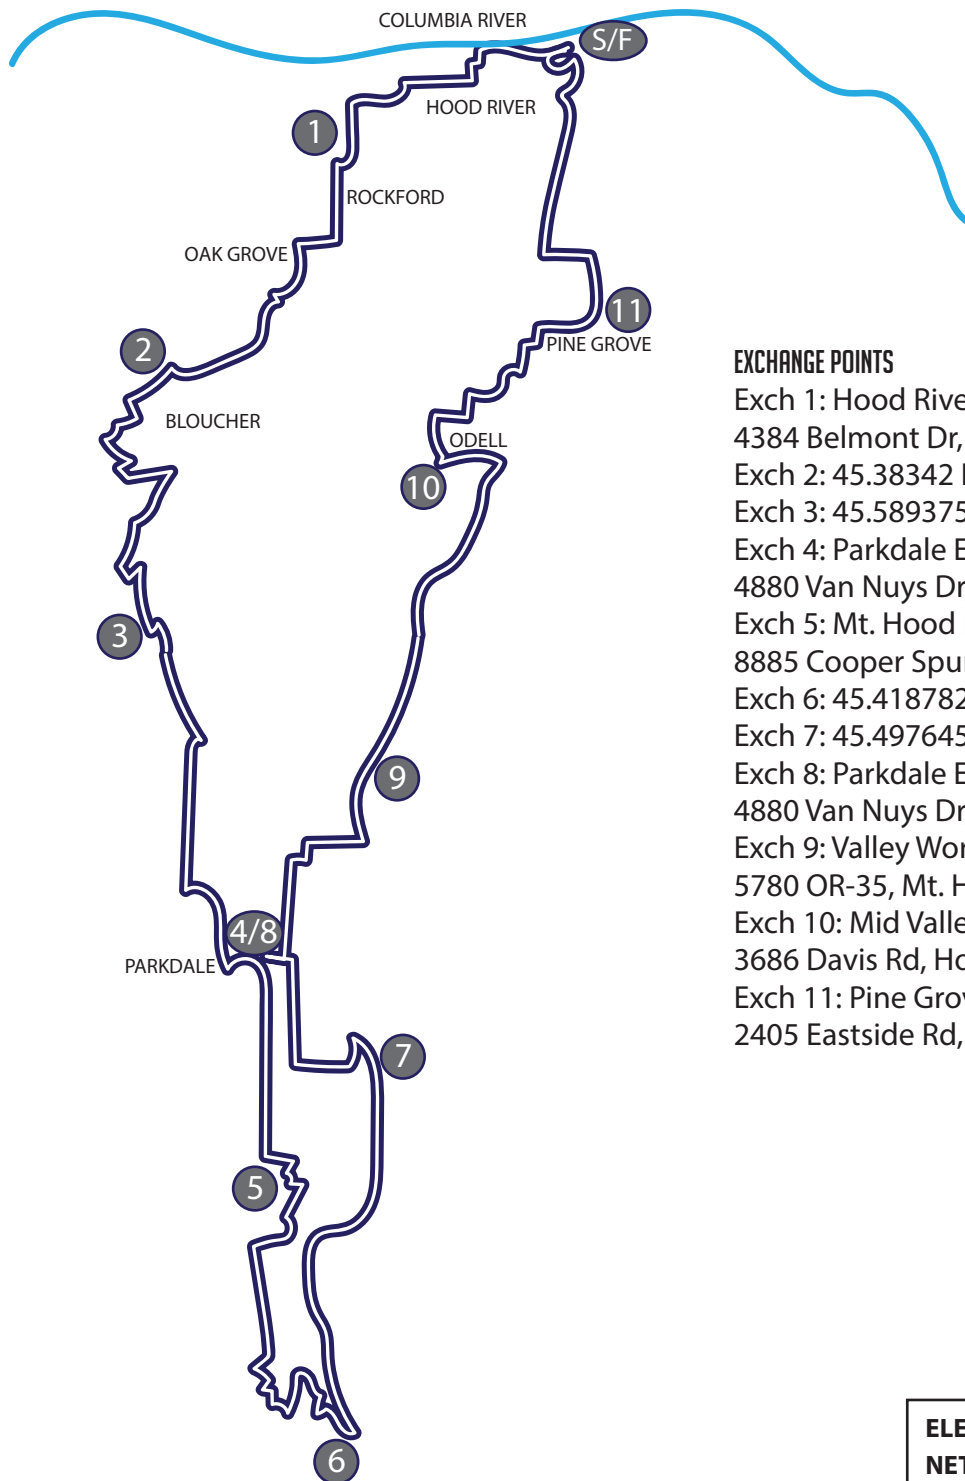

# WINDY RIVER RELAY FULL COURSE MAP

## START/FINISH ADDRESS

Marina Green 300 E Port Marina Dr, Hood River, OR 97031

## EXCHANGE POINTS

- Exch 1: Hood River Saddle Club  
4384 Belmont Dr, Hood River, OR 97031
- Exch 2: 45.38342 N, -121.37107 W
- Exch 3: 45.5893757 N, -121.6283212
- Exch 4: Parkdale Elementary School  
4880 Van Nuys Dr, Mt Hood, OR 97041
- Exch 5: Mt. Hood B&B  
8885 Cooper Spur Rd, Parkdale, OR 97041
- Exch 6: 45.418782, -121.570540
- Exch 7: 45.497645, -121.562666
- Exch 8: Parkdale Elementary School  
4880 Van Nuys Dr, Mt. Hood, OR 97041
- Exch 9: Valley Worship Center  
5780 OR-35, Mt. Hood, OR 97041
- Exch 10: Mid Valley Elementary  
3686 Davis Rd, Hood River, OR 97031
- Exch 11: Pine Grove Early Intervention  
2405 Eastside Rd, Hood River OR 97031

**ELEVATION: 6,059FT/-6,062FT**  
**NET: -3FT**