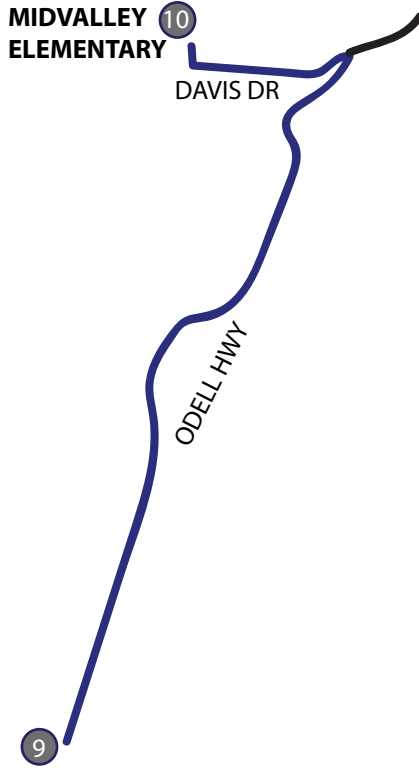

# LEG 10 6.34 MILES | MODERATE 10

**LEG DESCRIPTION:** A moderately flat beginning with an easy downhill finish

**EXCH 10 ADDRESS:** Midvalley Elementary, 3686 David Dr, Hood River, OR 97031

**GPS:** 45.625166, -121.544202

## DIRECTIONS FROM EXCH 9 TO EXCH 10

- ← 5.06 Turn LEFT onto Davis Dr
- 5.81 Turn RIGHT onto Odell Hwy
- 6.27 Turn RIGHT onto A G A Rd
- 6.34 Arrive at Exchange 10

**ELEVATION: 241FT/-967FT**  
**NET: -726FT**