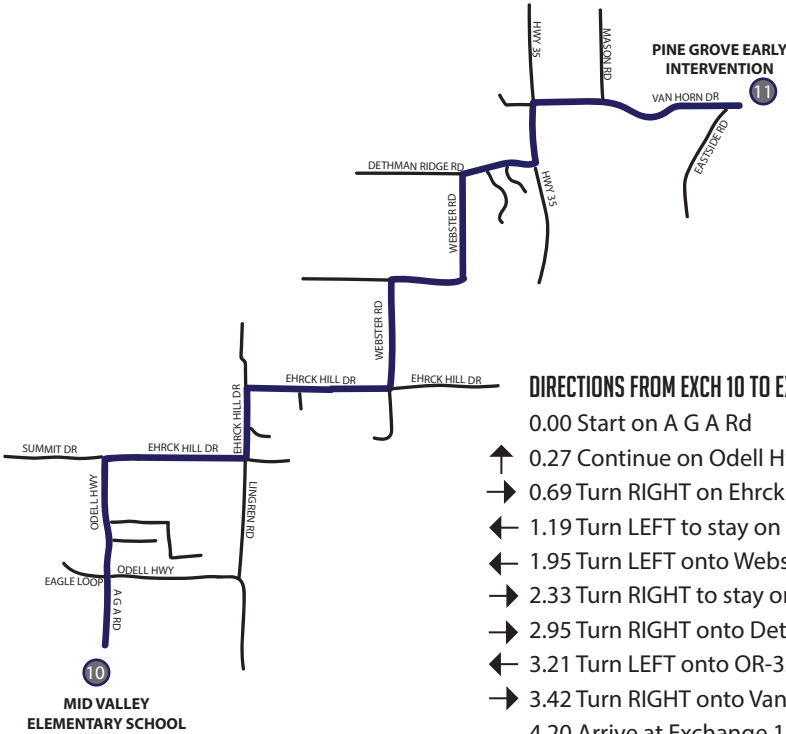

LEG 11

4.20 MILES | MODERATE

LEG DESCRIPTION: A consistently up and down route

EXCH 11 ADDRESS: Pine Grove Early Intervention, 2405 Eastside Rd, Hood River, OR 97031

GPS: 45.652720, -121.498186

DIRECTIONS FROM EXCH 10 TO EXCH 11

0.00 Start on A G A Rd

- ↑ 0.27 Continue on Odell Hwy
- 0.69 Turn RIGHT on Ehrck Hill Dr
- ← 1.19 Turn LEFT to stay on Ehrck Hill Dr
- ← 1.95 Turn LEFT onto Webster Rd
- 2.33 Turn RIGHT to stay on Webster Rd
- 2.95 Turn RIGHT onto Dethman Ridge Rd
- ← 3.21 Turn LEFT onto OR-35 N
- 3.42 Turn RIGHT onto Van Horn Dr
- 4.20 Arrive at Exchange 11