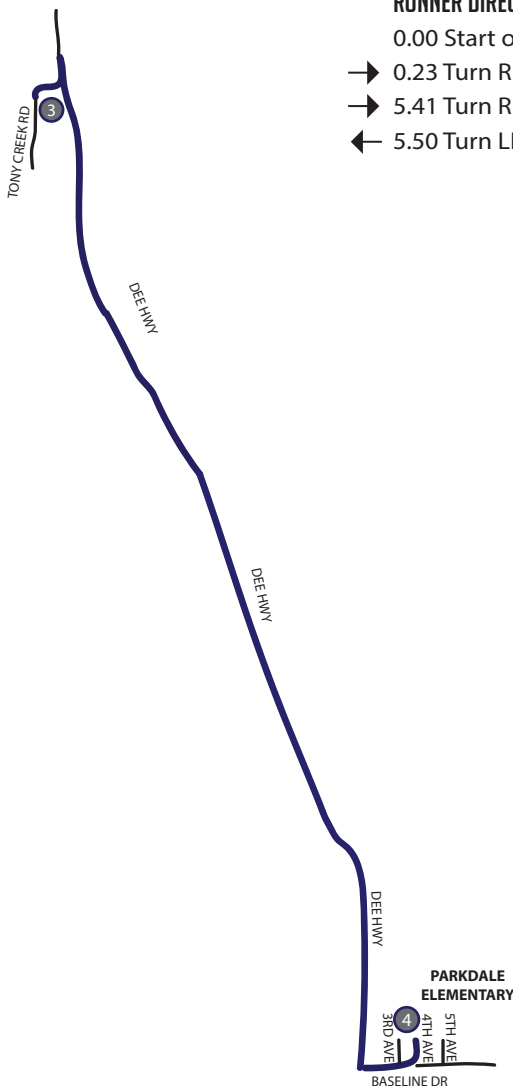

LEG 4

5.50 MILES | HARD

LEG DESCRIPTION: A long route with a steady climb throughout

EXCH 4 ADDRESS: Parkdale Elementary School, 4880 Van Nuys Dr, Mt. Hood, OR 97041

GPS: 45.521863, -121.593579

RUNNER DIRECTIONS FROM EXCH 3 TO EXCH 4

- 0.00 Start on Tony Creek Rd
- 0.23 Turn RIGHT onto Dee Hwy
- 5.41 Turn RIGHT onto Baseline Rd
- ← 5.50 Turn LEFT onto 4th Ave

ELEVATION: 976FT-181FT
NET: 795FT