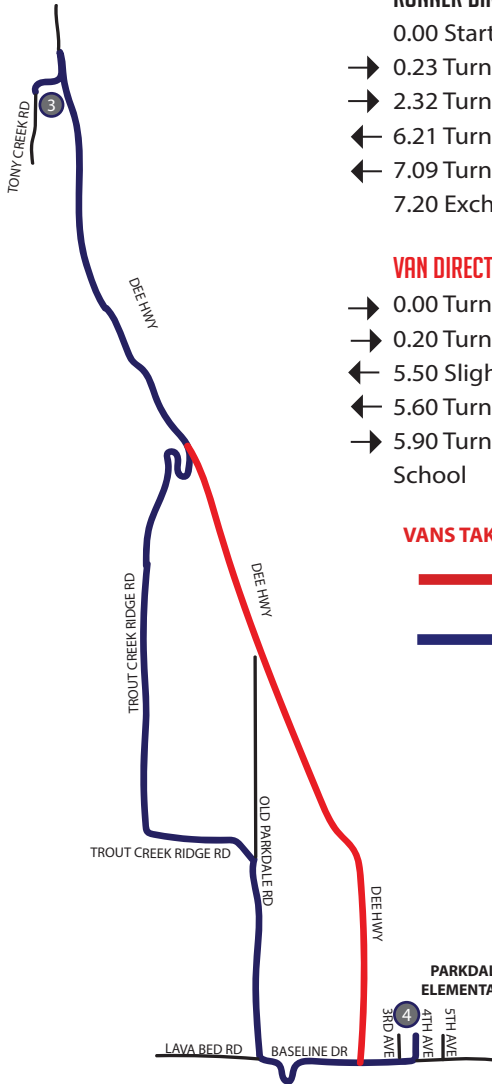

# LEG 4

# 7.21 MILES | HARD 4

**LEG DESCRIPTION:** A long route with a steady climb throughout

**EXCH 4 ADDRESS:** Parkdale Elementary School, 4880 Van Nuys Dr, Mt. Hood, OR 97041

**GPS:** 45.521863, -121.593579

## RUNNER DIRECTIONS FROM EXCH 3 TO EXCH 4

- 0.00 Start on Tony Creek Rd
- 0.23 Turn RIGHT onto Dee Hwy
- 2.32 Turn RIGHT onto Trout Creek Ridge Rd
- ← 6.21 Turn LEFT onto Baseline Rd
- ← 7.09 Turn LEFT onto 4th Ave
- 7.20 Exchange 4

## VAN DIRECTIONS FROM EXCH 3 TO EXCH 4

- 0.00 Turn RIGHT onto Tony Creek Rd
- 0.20 Turn RIGHT onto OR-281 S/Dee Hwy
- ← 5.50 Slight LEFT onto Basekine Rd
- ← 5.60 Turn LEFT onto 4th Ave
- 5.90 Turn RIGHT into Parkdale Elementary School