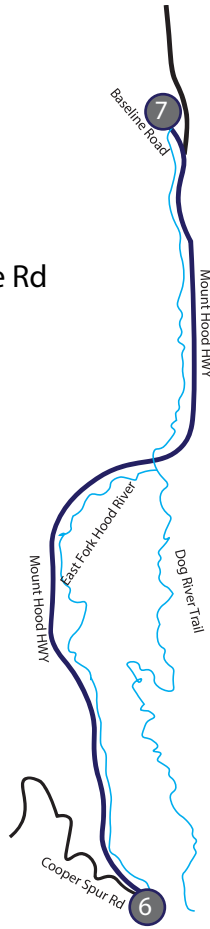

LEG 7 6.28 MILES | MODERATE

LEG DESCRIPTION: A nice and long downhill route

EXCH 7 ADDRESS: N/A- use GPS coordinates

GPS: 45.497791, -121.562463

DIRECTIONS FROM EXCH 6 TO EXCH 7

- ← 6.1 Turn **LEFT** onto Baseline Rd
- 6.28 Arrive at Exchange 7

ELEVATION: 94FT/-1,148FT
NET: -1,054FT