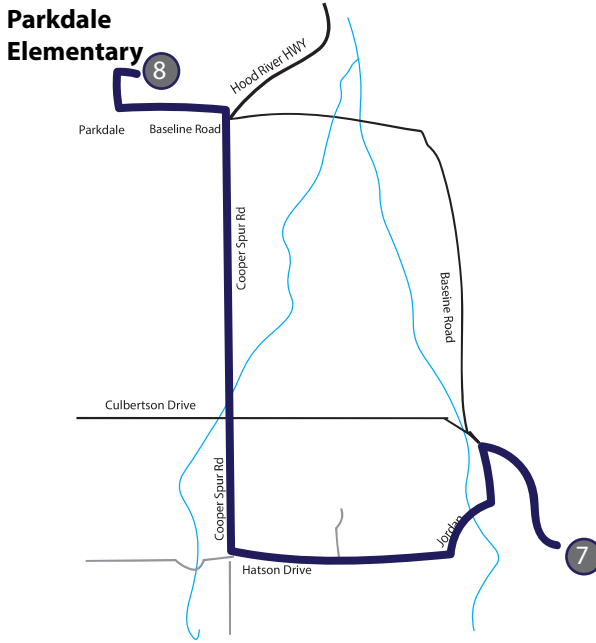

LEG 8 3.79 MILES | MODERATE 8

LEG DESCRIPTION: A steady uphill start with an easy downhill finish

EXCH 8 ADDRESS: Parkdale Elementary, 4880 Van Nuys Dr, Mt Hood, OR 97041

GPS: 45.521889, -121.593547

DIRECTIONS FROM EXCH 7 TO EXCH 8

- ← 0.5 mi Sharp left onto Jordan Rd
- 0.9 mi Continue onto Hutson Dr
- 1.7 mi Turn right onto Cooper Spur Rd
- ← 3.2 mi Turn left onto OR-281 N
- 3.6 mi Turn right onto 4th Ave
- 3.8 mi Turn right onto Van Nuys Dr
- 3.8 mi Turn right onto 5th Ave to continue to Exchange 8