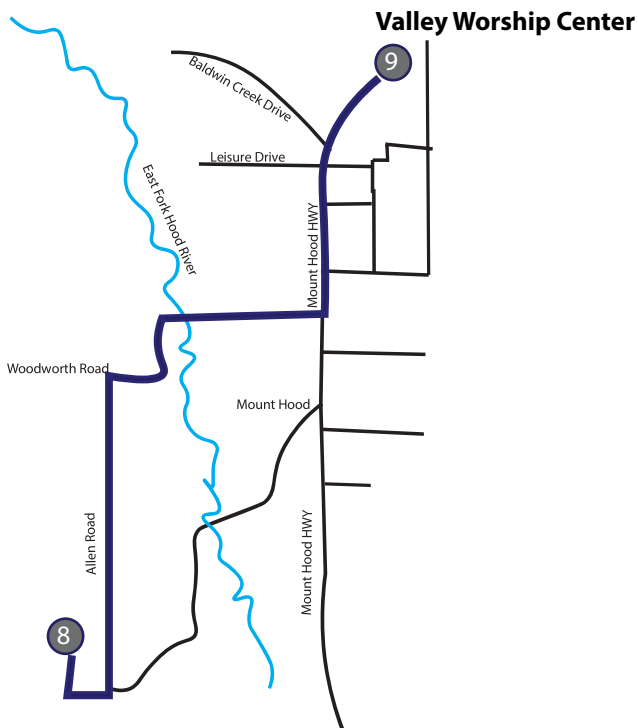

LEG 9

4.33 MILES | EASY

LEG DESCRIPTION: An easy, mostly downhill route

EXCH 9 ADDRESS: Valley Worship Center, 5780 OR-35, Mt Hood, OR 97041

GPS: 45.561525, -121.563393

DIRECTIONS FROM EXCH 8 TO EXCH 9

- 0.05 Turn RIGHT onto 5th Ave
- ← 0.18 Turn LEFT onto OR-281/Baseline Dr
- ← 0.38 Turn LEFT onto Allen Rd
- 1.90 Turn RIGHT onto Woodworth Rd
- ← 3.13 Turn LEFT onto OR-35 N
- 4.33 Arrive at Exchange 9