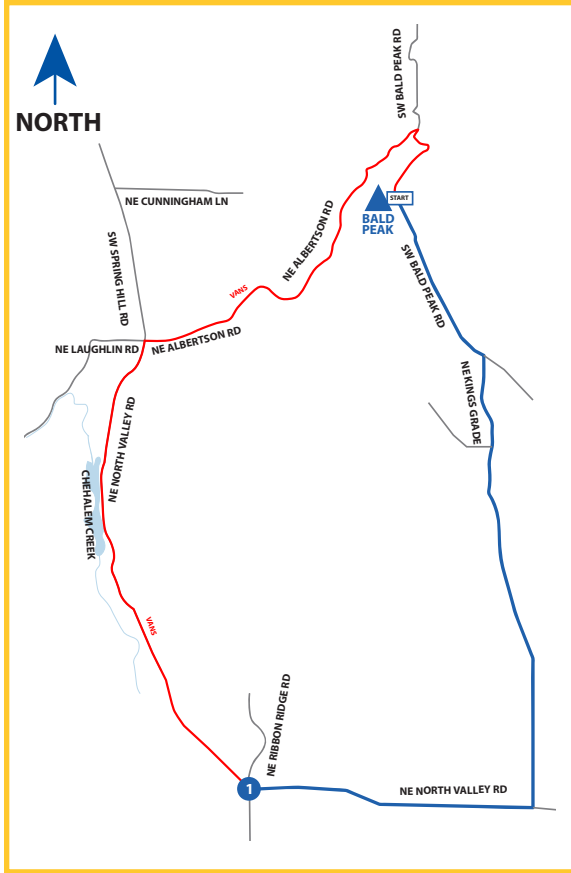

# 7.21 MI | HARD

**LEG DESCRIPTION:** VERY steep downhill, ending with a 4 flat miles

**EXCH 1 ADDRESS:** 15799 NE Ribbon Ridge Rd, Newberg, OR 97132

**GPS:** 45.332577, -123.078896

**NOTES:** NO VAN SUPPORT ON THIS LEG.

## DIRECTIONS FROM START TO EXCH 1

- 0.00 Turn **RIGHT** out of start on to Bald Peak Rd
- 1.33 Slight **RIGHT** onto NE Kings Grade
- 4.94 Turn **RIGHT** onto NE North Valley Rd
- ← 7.21 Turn **LEFT** onto NE Ribbon Ridge Rd
- 7.21 Exchange 1

## VAN DIRECTIONS FROM START TO EXCH 1

- 0.00 Start: Laurelwood, OR
- ← 0.50 Stay **LEFT** onto SW Bald Peak Rd
- ← 0.71 Turn **LEFT** onto NE Albertson Rd
- ← 3.66 Turn **LEFT** onto NE North Valley Rd
- 7.52 Exchange 1 (NE North Valley Rd/NE Ribbon Ridge Rd)