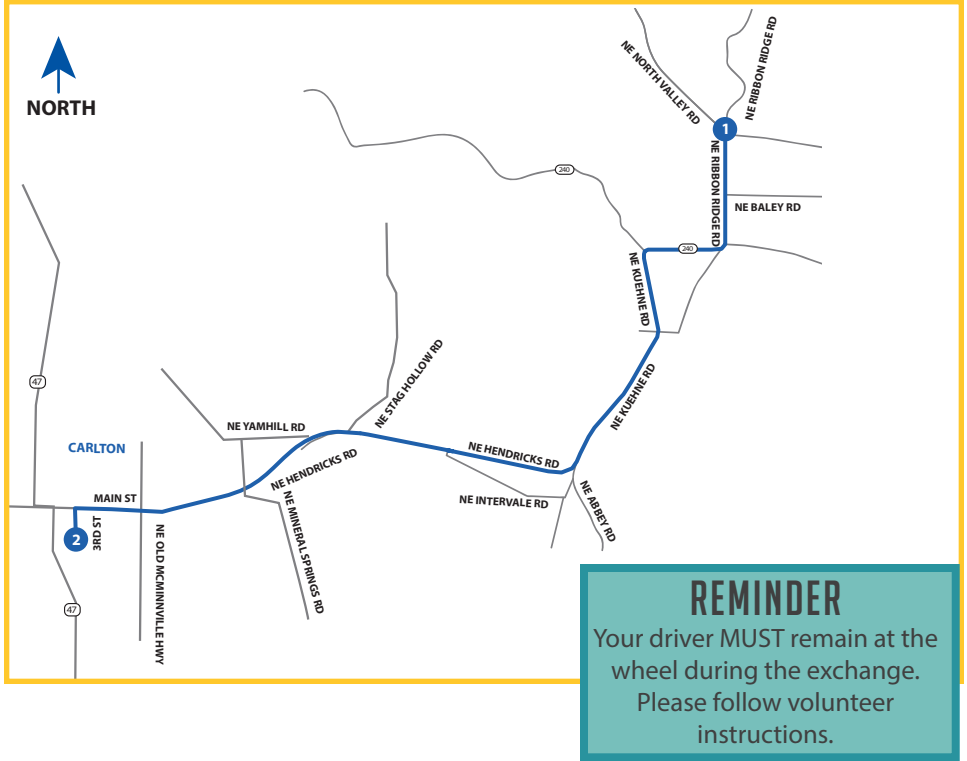

LEG 2

7.02 MI | HARD

LEG DESCRIPTION: Enjoyable leg passing by many vineyards and farmland.

EXCH 2 ADDRESS: Yamhill Carlton Elementary School - 420 S 3rd St, Carlton, OR 97111

GPS: 45.291085, -123.171784

NOTES:

DIRECTIONS FROM EXCH 1 TO EXCH 2

- 0.00 Exchange 1 (NE North Valley Rd/NE Ribbon Ridge Rd)
- 0.77 Turn **RIGHT** onto OR-240 W
- ← 1.35 Turn **LEFT** onto NE Kuehne Rd
- 3.16 Turn **RIGHT** onto NE Hendricks Rd
- 6.36 Continue onto Main St
- ← 6.81 Turn **LEFT** onto 3rd St
- 7.02 Exchange 2 (Yamhill Carlton Elementary School)