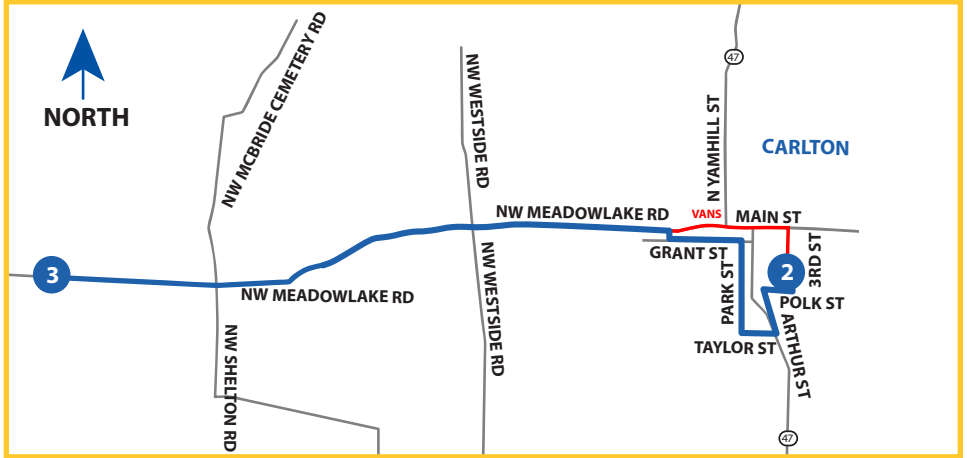

# LEG 3

# 4.24 MI | MODERATE

**LEG DESCRIPTION:** Relatively flat leg except for a steep 0.5 mile hill shortly after mile 2.

**EXCH 3 ADDRESS:** Jackson Family Wines- 13500 NW Meadow Lake Rd, Carlton, OR 97111

**GPS:** 45.290914, -123.245778

## RUNNER DIRECTIONS FROM EXCH 2 TO EXCH 3

- 0.00 Exchange 2 (Yamhill Carlton Elementary School)
- 0.77 Turn **RIGHT** onto E Polk St
- ← 0.15 Turn **LEFT** onto S Arthur St
- 0.34 Turn **RIGHT** onto W Taylor St
- 0.46 Turn **RIGHT** onto S Park St
- ← 0.84 Turn **LEFT** onto W Grant St
- 1.15 Turn **RIGHT** onto S Cunningham St
- ← 1.20 Turn **LEFT** onto Main St/Meadowlake Rd
- 4.24 Exchange 3 (13500 NW Meadowlake Rd)