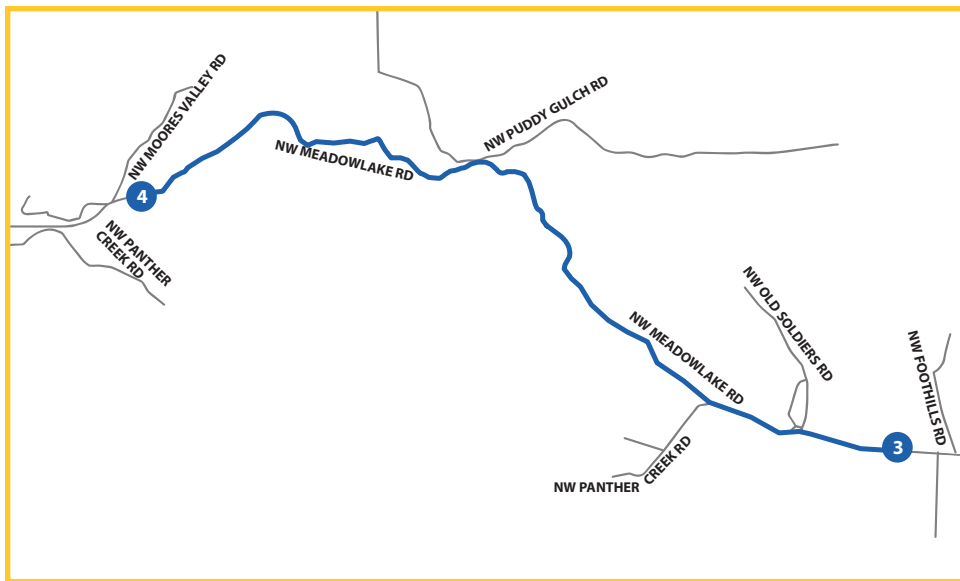

LEG 4

5.53 MI | VERY HARD

LEG DESCRIPTION: Very steep leg with an average 4.7% grade from mile 2 - mile 5.

EXCH 4. ADDRESS: A-1 Logging - 21365 NW Meadowlake Rd, Yamhill, OR 97148

GPS: 45.314725, -123.332577

NOTES:

DIRECTIONS FROM EXCH 3 TO EXCH 4

0.00 Exchange 3 (Jackson Family Wines)

→ 1.16 Stay **RIGHT** onto NW Meadowlake Rd

← 3.31 Stay **LEFT** onto NW Meadowlake Rd

5.53 Exchange 4 (A-1 Logging)

Total Elevation Loss: -182ft