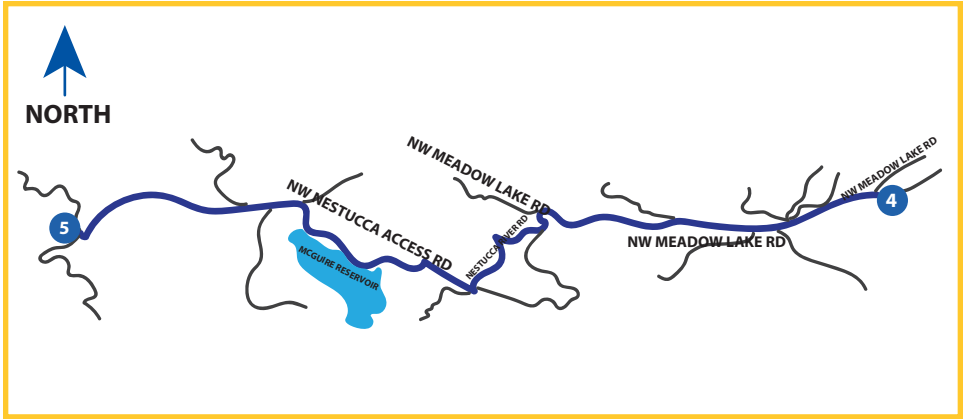

# LEG 5

# 6.22 MI | VERY HARD

**LEG DESCRIPTION:** Very steep leg with an average 6.3% grade from mile 0.6 - mile 4.2.

**EXCH 5. ADDRESS:** Nesctucca Equestrian

**GPS:** 45.308854, -123.436672

**NOTES:**

## DIRECTIONS FROM EXCH 4 TO EXCH 5

- 0.00 Exchange 4 (A-1 Logging)
- 2.04 Slight **RIGHT** onto NW Meadowlake Rd
- ← 2.16 Keep **LEFT** around the bend
- 2.39 Turn **RIGHT** onto Nestucca River Rd
- 3.19 Turn **RIGHT** onto NW Nestucca Access Rd
- 6.22 Exchange 5 (Nestucca Equestrian Trailhead)