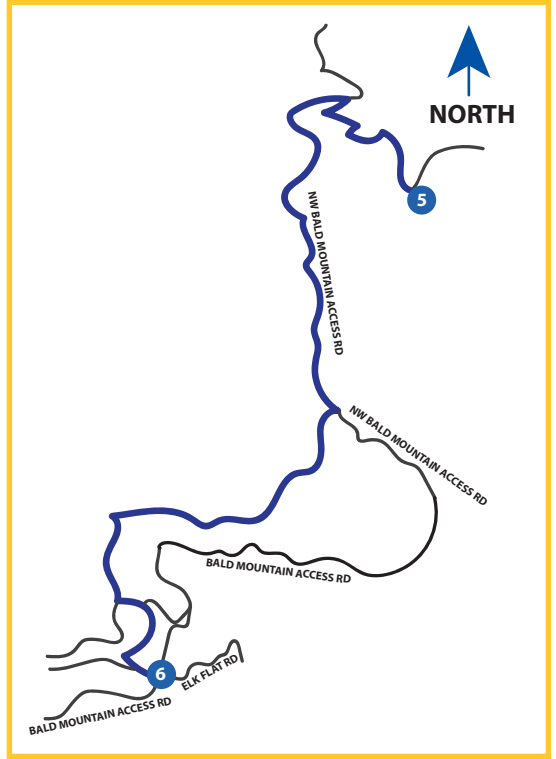

LEG 6

6.97 MI | HARD

LEG DESCRIPTION: Rolling hills through beautiful forest scenery.

EXCH 6 ADDRESS: Elk Flat OHV Staging Area, Willamina, OR 97396

GPS: 45.266454, -123.467146

NOTES:

DIRECTIONS FROM EXCH 5 TO EXCH 6

- 0.00 Exchange 5 (Nestucca Equestrian Trailhead)
- ← 1.11 Turn **LEFT** onto Bald Mountain Access Rd
- 6.97 Exchange 6 (Elk Flat OHV Staging Area)

REMINDER

Your driver **MUST** remain at the wheel during the exchange.
Please follow volunteer instructions.