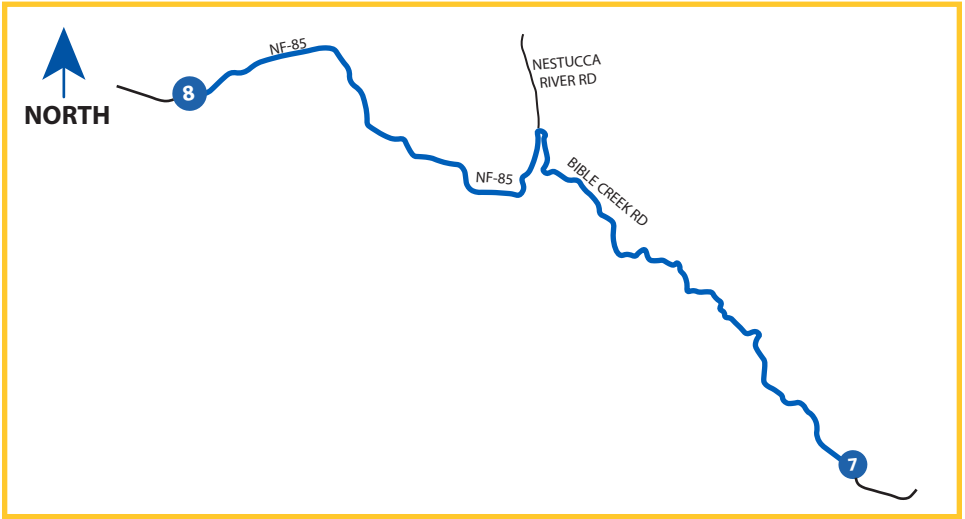

LEG 8

7.68 MI | MODERATE

LEG DESCRIPTION: Long leg with rolling hills passing by many campgrounds.

EXCH 8 ADDRESS: 36305 NF-85, Beaver, OR 97108

GPS: 45.251722, -123.642167

NOTES:

DIRECTIONS FROM EXCH 7 TO EXCH 8

0.00 Exchange 7 (Bear Creek Rd)

← 3.73 Turn LEFT onto Upper Nestucca River Rd

7.68 Exchange 8 (36305 NF-85)

Total Elevation Loss: -1,337 ft
Total Elevation Gain: +232 ft
Net Elevation Change: -1,105 ft