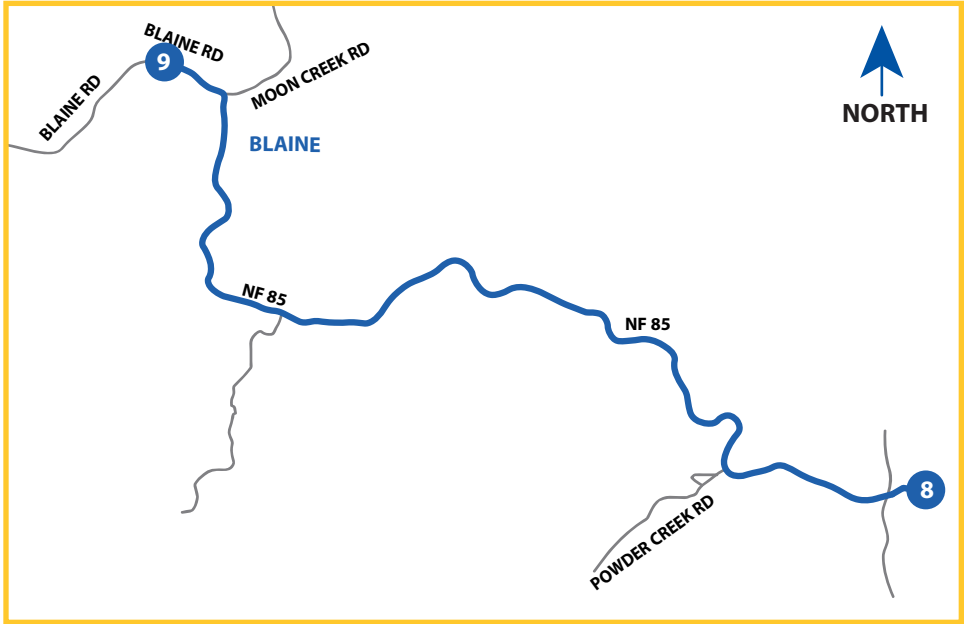

LEG 9

5.42 MI | MODERATE

LEG DESCRIPTION: Relatively flat/downhill leg.

EXCH 9 ADDRESS: Blaine Community Church - 31520 Blaine Rd, Beaver, OR 97108

GPS: 45.280687, -123.710692

NOTES:

DIRECTIONS FROM EXCH 8 TO EXCH 9

- 0.00 Exchange 8 (Field on left side of road)
- ↑ 5.13 Continue onto Blaine Rd
- 5.42 Exchange 9 (Blaine Community Church)

REMINDER

Your driver **MUST** remain at the wheel during the exchange.
Please follow volunteer instructions.