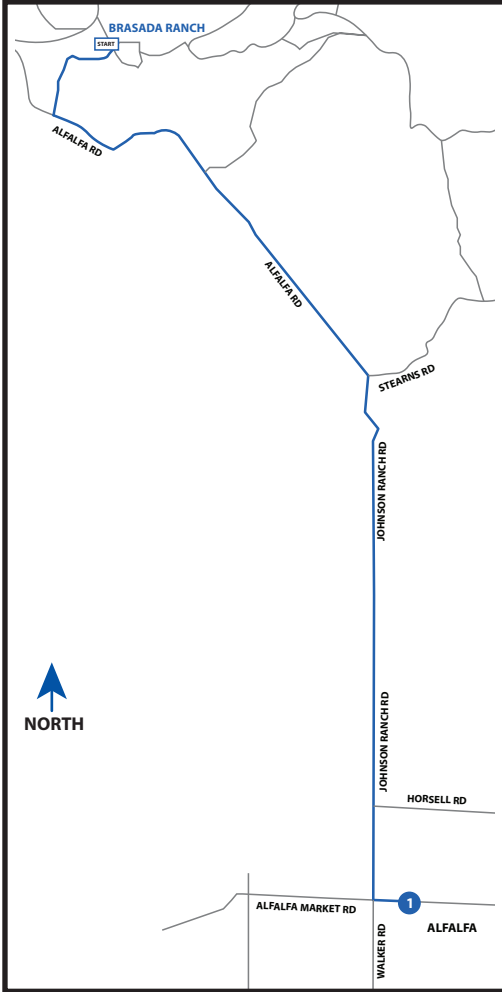

LEG 1

6.36 MI | MODERATE

LEG DESCRIPTION: Take in the fresh air and set the tone for an epic relay with this quick leg, passing beautiful ranch scenery.

EXCH 1 ADDRESS: 26155 Willard Rd., Bend, Oregon 97701

GPS: 44.077318, -121.021630

NOTES:

DIRECTIONS FROM START TO EXCH 1

- 0.00 Start: Brasada Ranch
- ← 0.46 Turn **LEFT** onto Alfalfa Rd
- 2.48 Continue straight onto Johnson Ranch Rd
- ← 6.55 Turn **LEFT** onto Willard Rd
- 6.82 Exchange 1 (26155 Willard Rd)