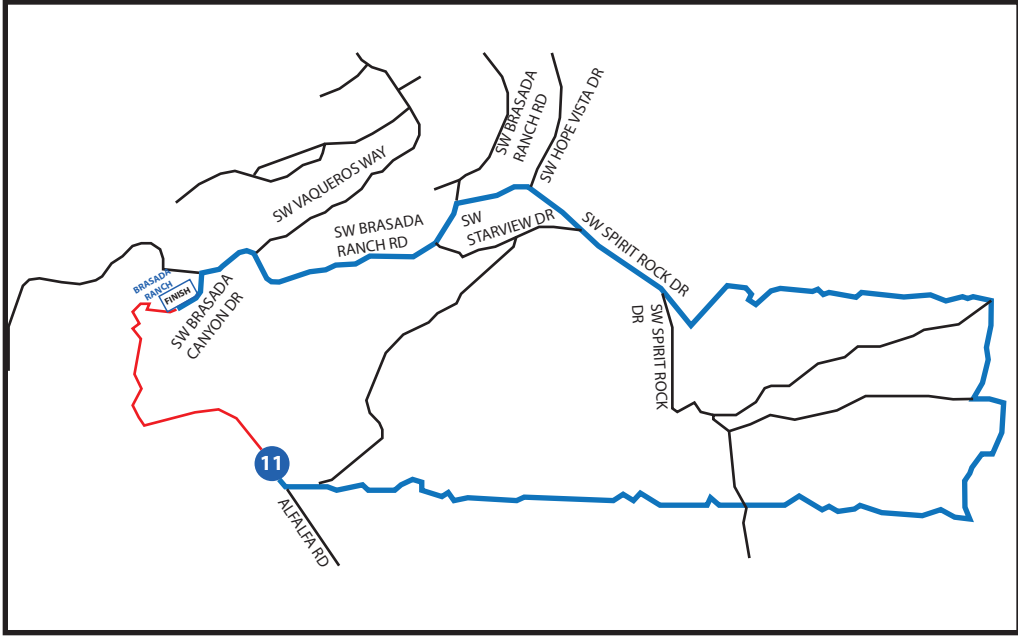

LEG 12

4.36 MI | VERY HARD!

LEG DESCRIPTION: This leg is VERY HARD! Uneven terrain and lots of elevation at times

FINISH ADDRESS: 16986 SW Brasada Ranch Rd, Powell Butte, OR 97753

GPS: 44.157580, -121.046557

NOTES: No van support on this leg.

VAN DIRECTIONS

0.00 Exchange 11 (Rim Rock Riders Event Center)

← 0.01 Turn LEFT onto Alfalfa Rd

→ 0.30 Turn RIGHT onto Brasada Ranch Rd (follow volunteer instructions for parking)

DIRECTIONS FROM EXCH 11 TO FINISH

0.00 Exchange 11 (Rim Rock Riders Event Center)

← 0.01 Turn LEFT onto trail (follow HTC signs through trail)

← 3.63 Turn LEFT onto SW Brasada Ranch Rd

← 4.32 Turn LEFT onto SW Brasada Canyon Dr