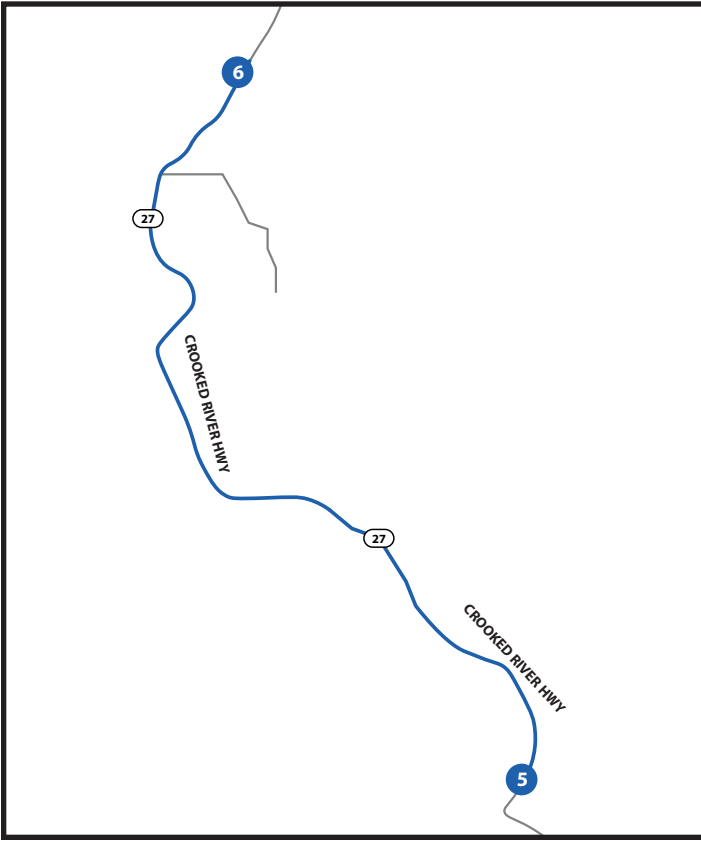

LEG 6

6.00 MI | MODERATE

LEG DESCRIPTION: Take a look at the amazing rock formations surrounding you as you run along the Crooked River. Long, flat leg.

EXCH 6 ADDRESS: Ranch on Crooked River Hwy, Prineville, OR 97754

GPS: 44.224467, -120.867572

NOTES:

DIRECTIONS FROM EXCH 5 TO EXCH 6

0.00 Exchange 5 (OR-27)

0.00 Continue North on OR-27/Crooked River Hwy

6.00 Exchange 6 (Ranch on Crooked River Hwy)

Total Elevation Loss: -211 ft