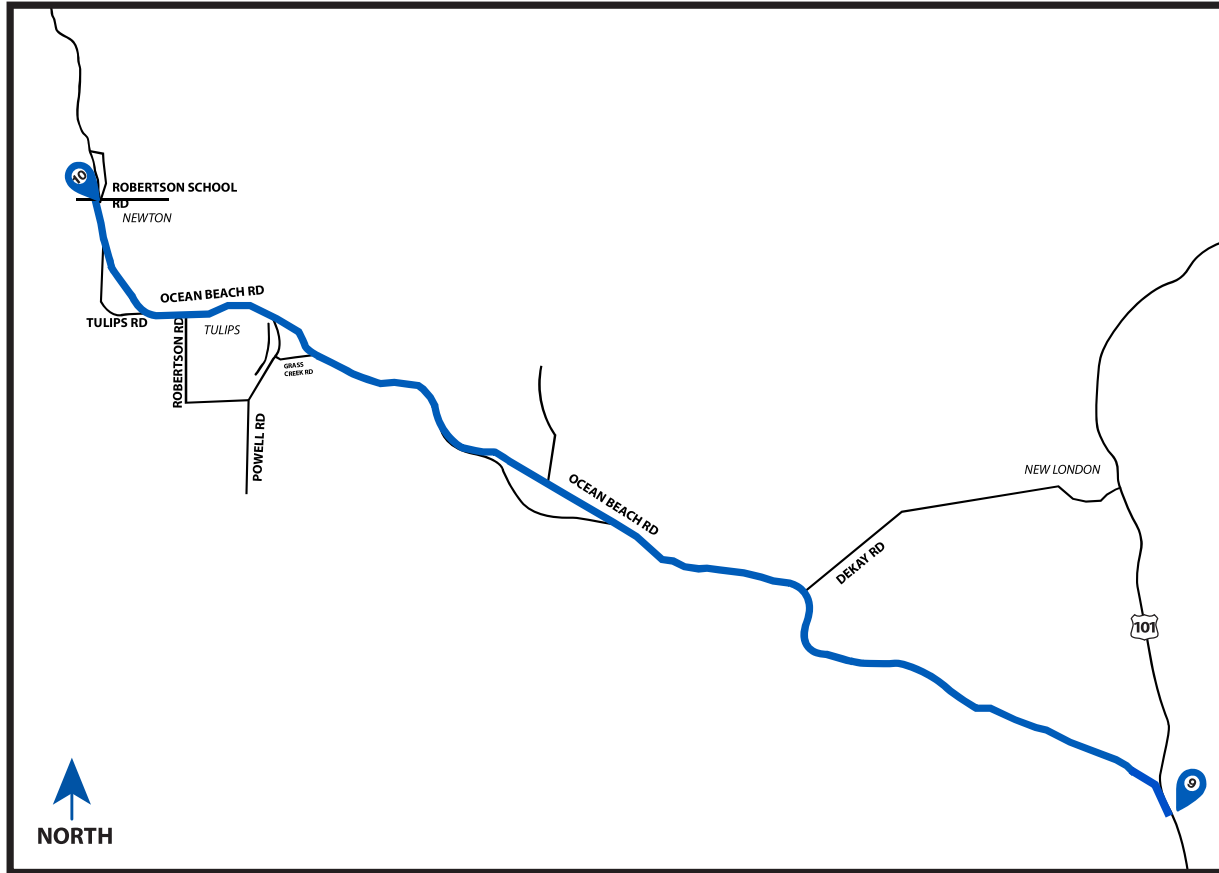

LEG 10

7.92MI | VERY HARD

LEG DESCRIPTION: A challenging uphill route with a nice flat finish

EXCH 10 ADDRESS: Robertson School Rd & Ocean Beaches Rd, Hoquiam, WA 98550

GPS: +47.0812892, -124.0555447

NOTES:

DIRECTIONS FROM EXCH 9 TO EXCH 10

- 0.00 Exchange 9
- ↑ 3.94 Continue on Ocean Beach Rd
- ↑ 7.19 Continue on Ocean Beach Rd
- 7.92 Arrive at exchange 10

Total Elevation Loss: -395
Total Elevation Gain: 385
Net Elevation Change: 10