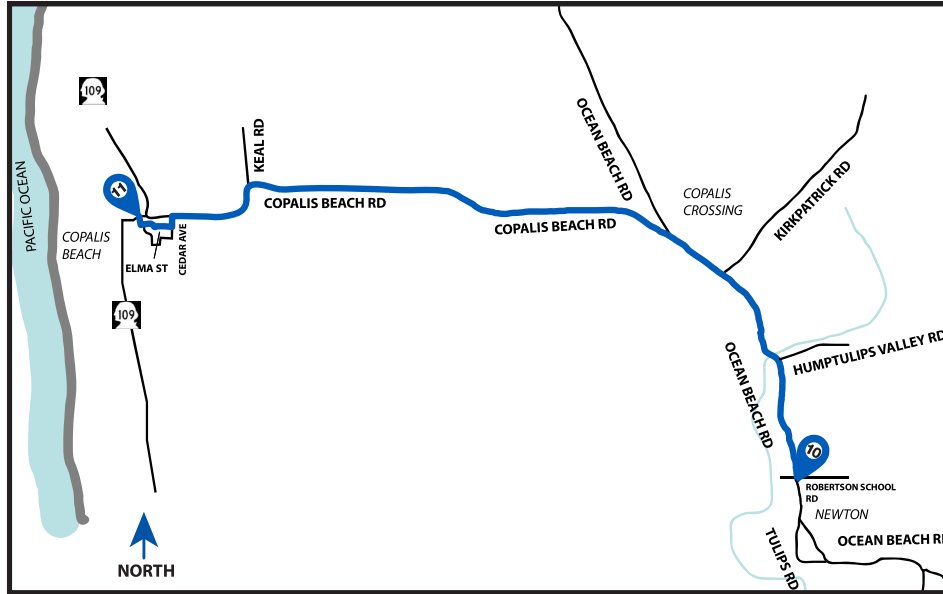

# LEG 11 7.34 MI | VERY HARD

## LEG DESCRIPTION:

EXCH 11 ADDRESS: Copalis Community Church - 3140 WA-109, Copalis Beach, WA 98535

GPS: +47.113734, -124.170630

## DIRECTIONS FROM EXCH 10 TO EXCH 11

- 0.00 Exchange 10 (Robertson School Rd & Ocean Beach Rd)
- 1.44 Humptulips Valley Rd
- ← 2.58 Slight **LEFT** onto Copalis Beach Rd
- ← 6.93 Turn **LEFT** onto Cedar Ave
- 7.02 Turn **RIGHT** onto Elma St
- 7.34 Exchange 11 (Copalis Community Church)