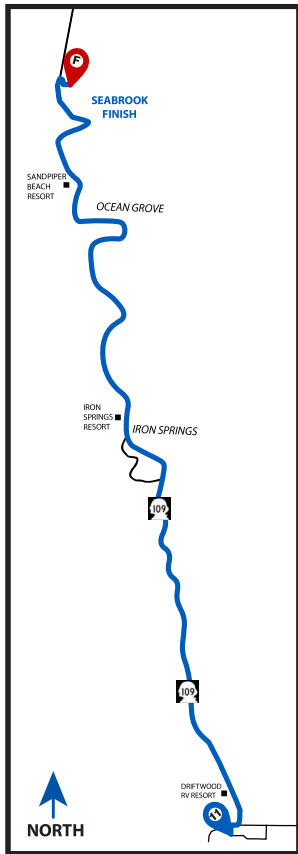

LEG 12

7.11 MI | VERY HARD

LEG DESCRIPTION:

FINISH ADDRESS: 21 Seabrook Ave, Pacific Beach, WA 98571

GPS: +47.195654 , -124.197775

NOTES: When entering Seabrook, follow volunteer instructions.

DIRECTIONS FROM EXCH 11 TO FINISH

- 0.00 Exchange 11 (Copalis Community Church)
- 0.06 Turn **RIGHT** onto WA-109
- 3.45 Iron Springs Resort
- 7.11 Turn **RIGHT** into Seabrook
- 7.11 FINISH

EXCHANGE NOTES

Please follow volunteer instructions for parking in Seabrook. If you are renting a home that has a parking space, please use that spot.