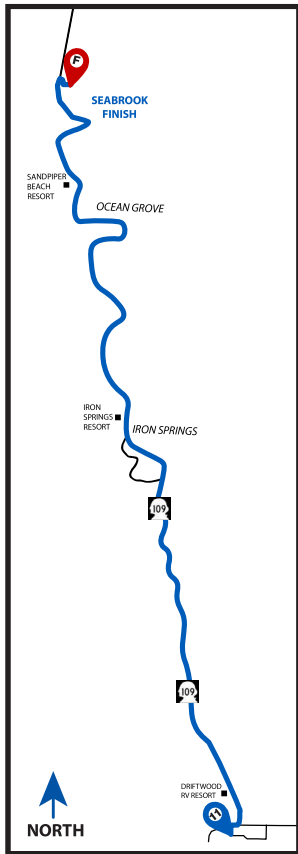

LEG 12

7.11 MI | VERY HARD

LEG DESCRIPTION:

FINISH ADDRESS: Seabrook Ave & Meriweather St, Copalis Crossing, WA 98536

GPS: +47.195654 , -124.197775

NOTES: When entering Seabrook, follow volunteer instructions.

DIRECTIONS FROM EXCH 11 TO FINISH

- 0.00 Exchange 11 (Copolis Community Church)
- 0.06 Turn **RIGHT** onto WA-109
- 3.45 Iron Springs Resort
- 7.11 Turn **RIGHT** into Seabrook
- 7.11 FINISH

EXCHANGE NOTES