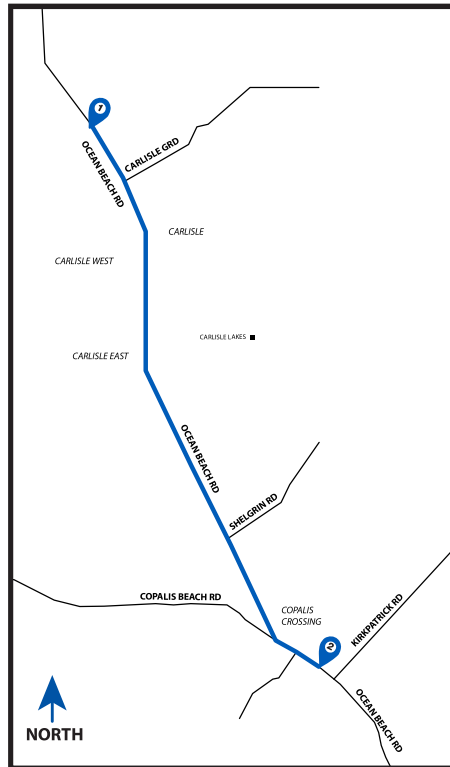

# 4.54 MI | EASY

## LEG DESCRIPTION:

**EXCH 2 ADDRESS:** Grays Harbor County District NO 3 Road Camp -

1623 Ocean Beach Rd, Hoquiam, WA 98550

**GPS:** + 47.1090257,-124.0717151

## DIRECTIONS FROM EXCH 1 TO EXCH 2

- 0.00 Exchange 1 (Ocean Beach Rd)
- 0.58 Carlisle Grd
- 3.36 Shelgrin Rd
- 4.16 Copalis Crossing Market
- ↑ 4.16 Continue STRAIGHT onto Ocean Beach Rd
- 4.54 Exchange 2 (District 3 Road Camp)