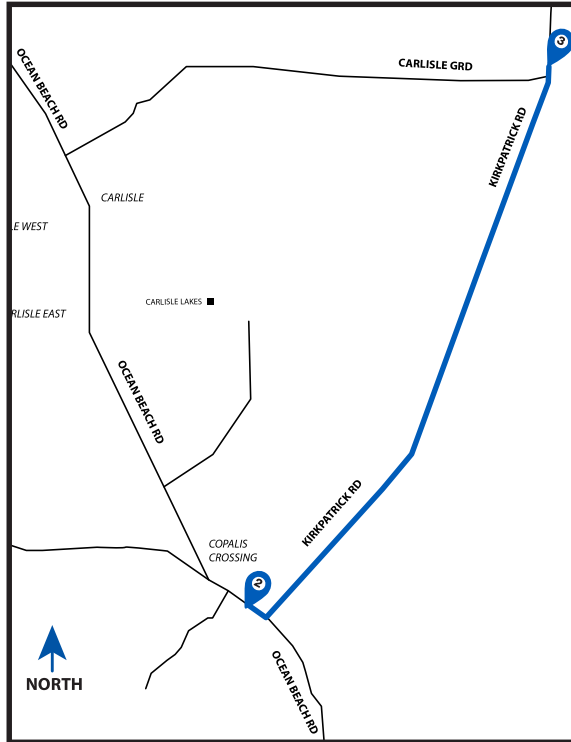

LEG 3

5.01 MI | EASY

LEG DESCRIPTION:

EXCH 3 ADDRESS: 687 Kirkpatrick Rd. Hoquiam, WA 98550

GPS: + 47.1691208,-124.0221802

NOTES:

DIRECTIONS FROM EXCH 2 TO EXCH 3

- 0.00 Exchange 2 (District 3 Road Camp)
- ← 0.15 Turn **LEFT** onto Kirkpatrick Rd
- 5.03 Exchange 3 (MJR LTD Rock Products)